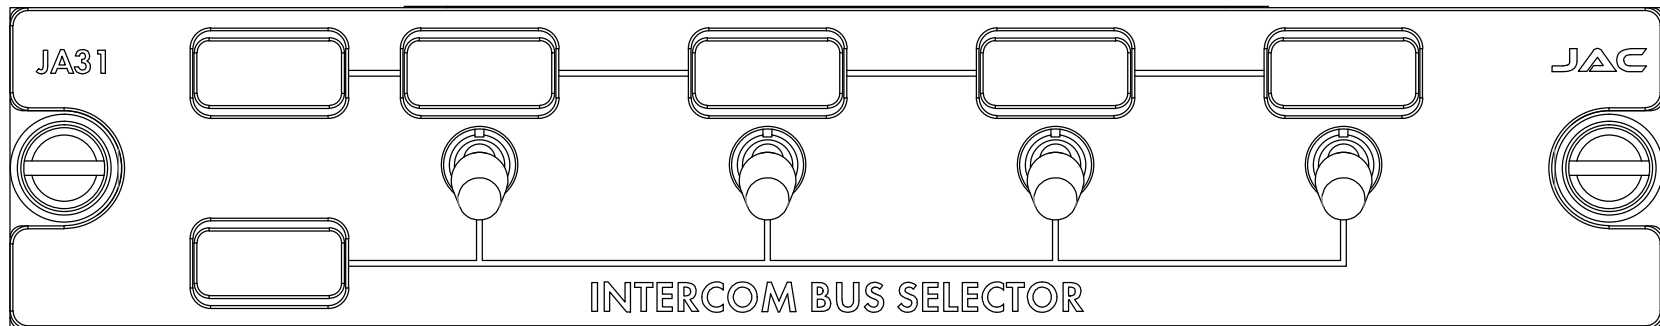

## JA31-x01 Configuration Chart

Standard legends shown, all legends are customizable up to 5 characters. Click on legend to customize. Save and email file to [sales@jupiteravionics.com](mailto:sales@jupiteravionics.com)