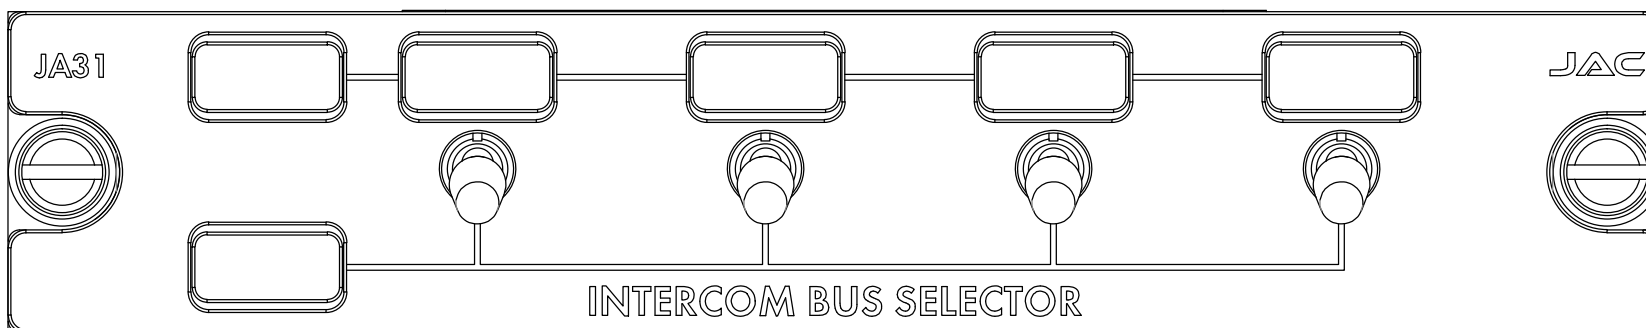

JA31-x01 Configuration Chart

Standard legends shown, all legends are customizable up to 5 characters. Click on legend to customize. Save and email file to sales@jupiteravionics.com

System Lighting Type

- Standard White
- NVIS Compatible