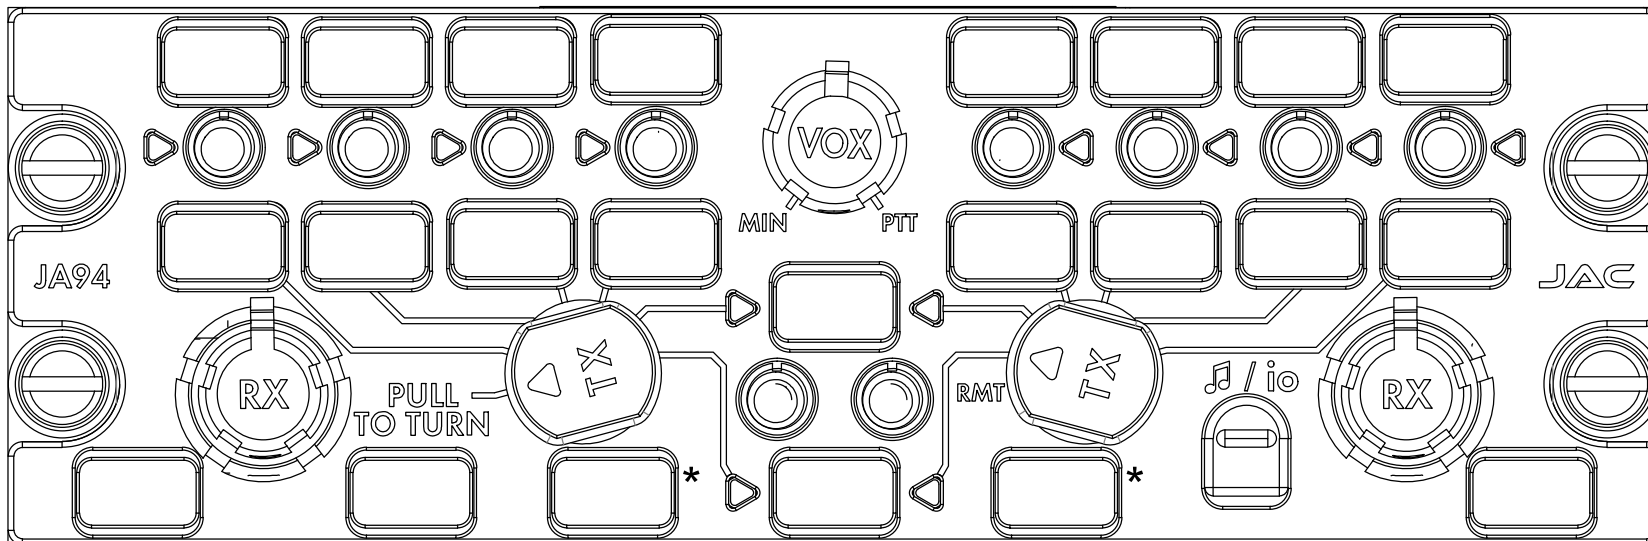

JA94-x44A Configuration Chart

Standard legends shown, all legends are customizable up to 4 characters. Click on legend to customize. Save and email file to sales@jupiteravionics.com

System Lighting Type

- Standard White
- NVIS Compatable

* Deadfront

Customer Information

Installation Company: _____

Phone: _____

Contact: _____

End User Name: _____

Aircraft Type: _____