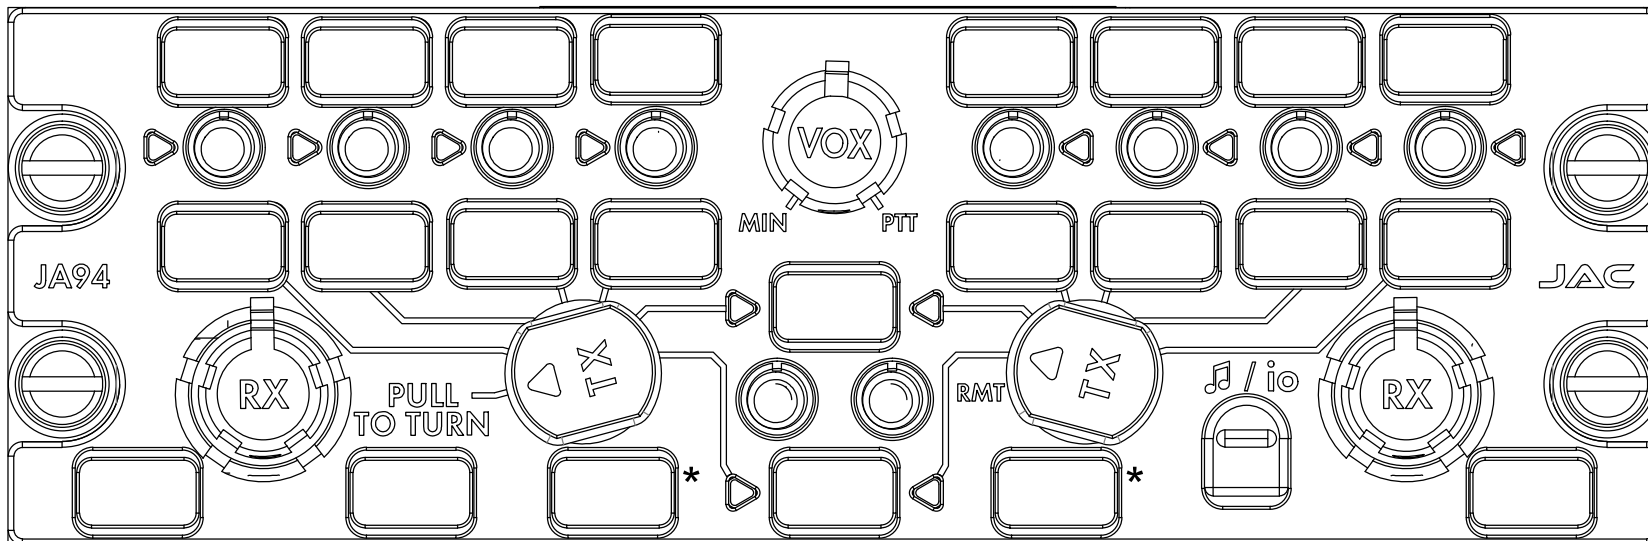

## JA94-x44A Configuration Chart

Standard legends shown, all legends are customizable up to 4 characters. Click on legend to customize. Save and email file to [sales@jupiteravionics.com](mailto:sales@jupiteravionics.com)

### System Lighting Type

- Standard White
- NVIS Compatible

\* Deadfront