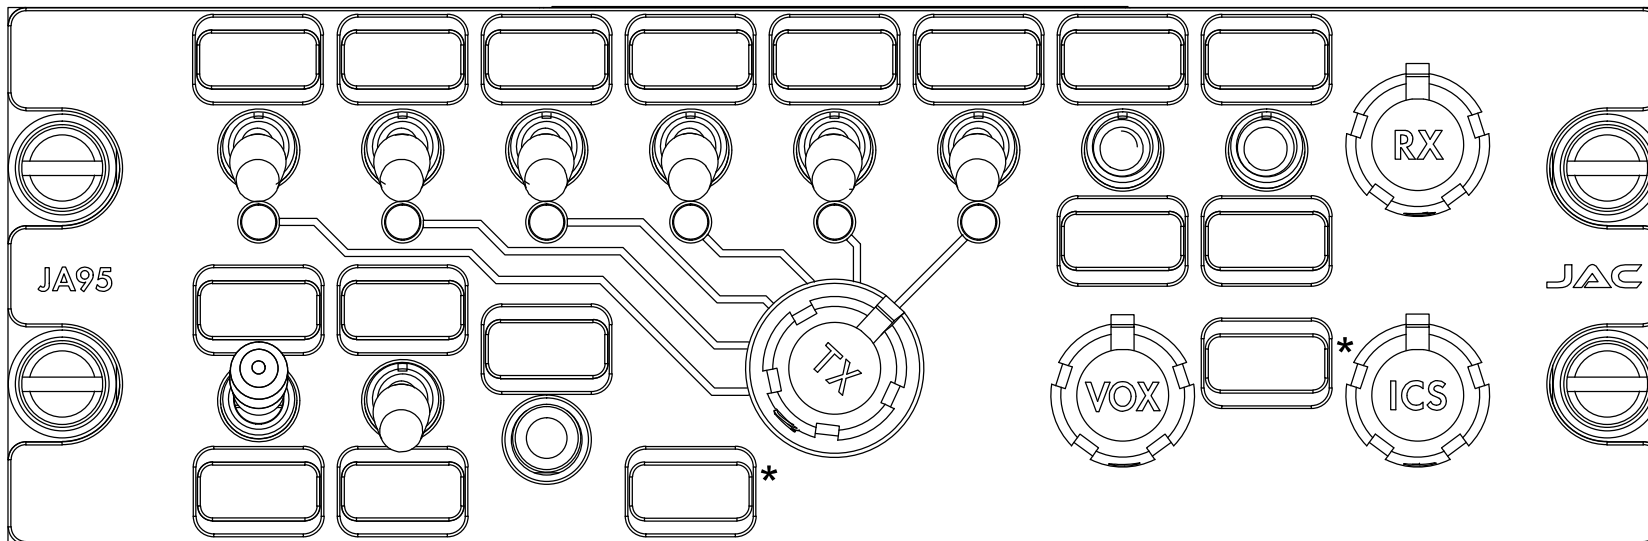

JA95-x02 Configuration Chart

Standard legends shown, all legends are customizable up to 4 characters. Click on legend to customize. Save and email file to sales@jupiteravionics.com

System Lighting Type

- Standard White
- NVIS Compatable