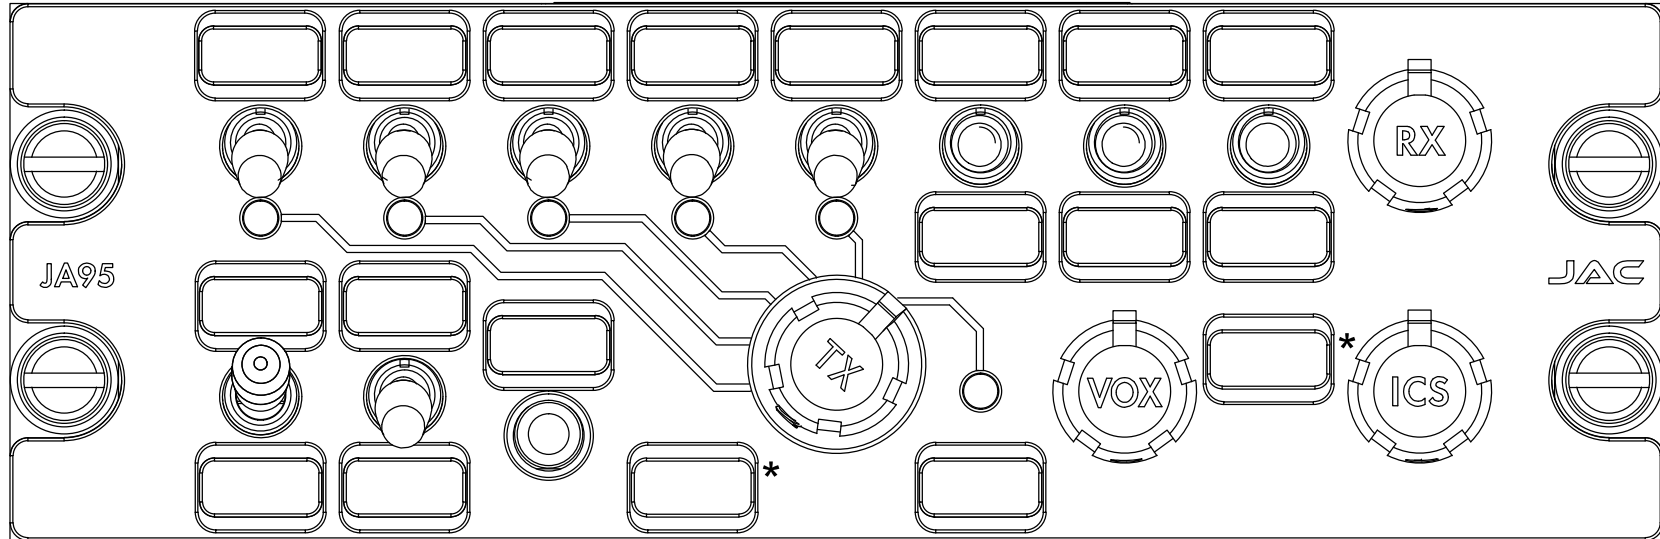

JA95-x43 Configuration Chart

Standard legends shown, all legends are customizable up to 4 characters. Click on legend to customize. Save and email file to sales@jupiteravionics.com

System Lighting Type

- Standard White
- NVIS Compatible

* Deadfront

Customer Information

Installation Company: _____

Phone: _____

Contact: _____

End User Name: _____

Aircraft Type: _____