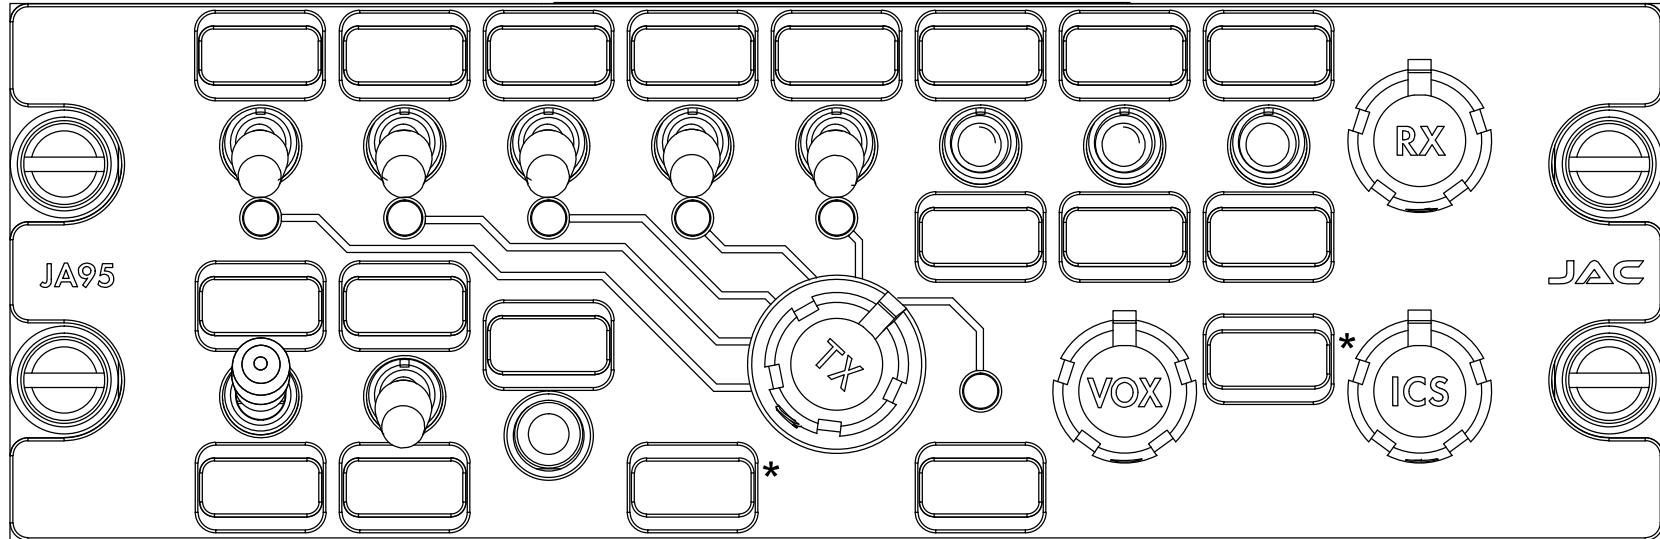

JA95-x43 Configuration Chart

Standard legends shown, all legends are customizable up to 4 characters. Click on legend to customize. Save and email file to sales@jupiteravionics.com

System Lighting Type

- Standard White
- NVIS Compatible

* Deadfront

Customer Information

Installation Company: _____

Phone: _____

Contact: _____

End User Name: _____

Aircraft Type: _____