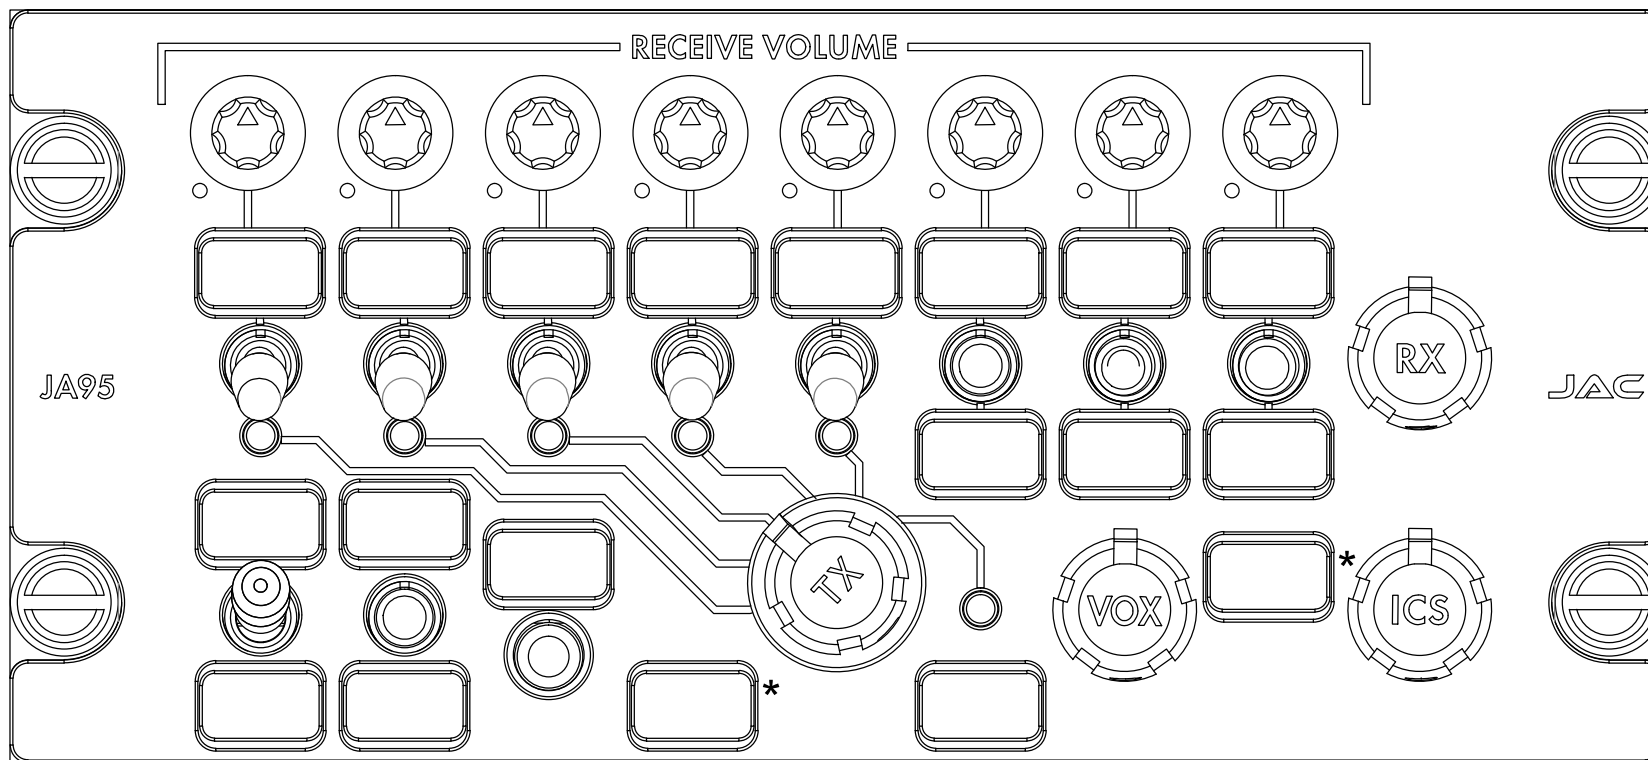

JA95-070 Configuration Chart

Standard legends shown, all legends are customizable up to 4 characters. Click on legend to customize. Save and email file to sales@jupiteravionics.com

System Lighting Type: Standard White NVIS Compatible