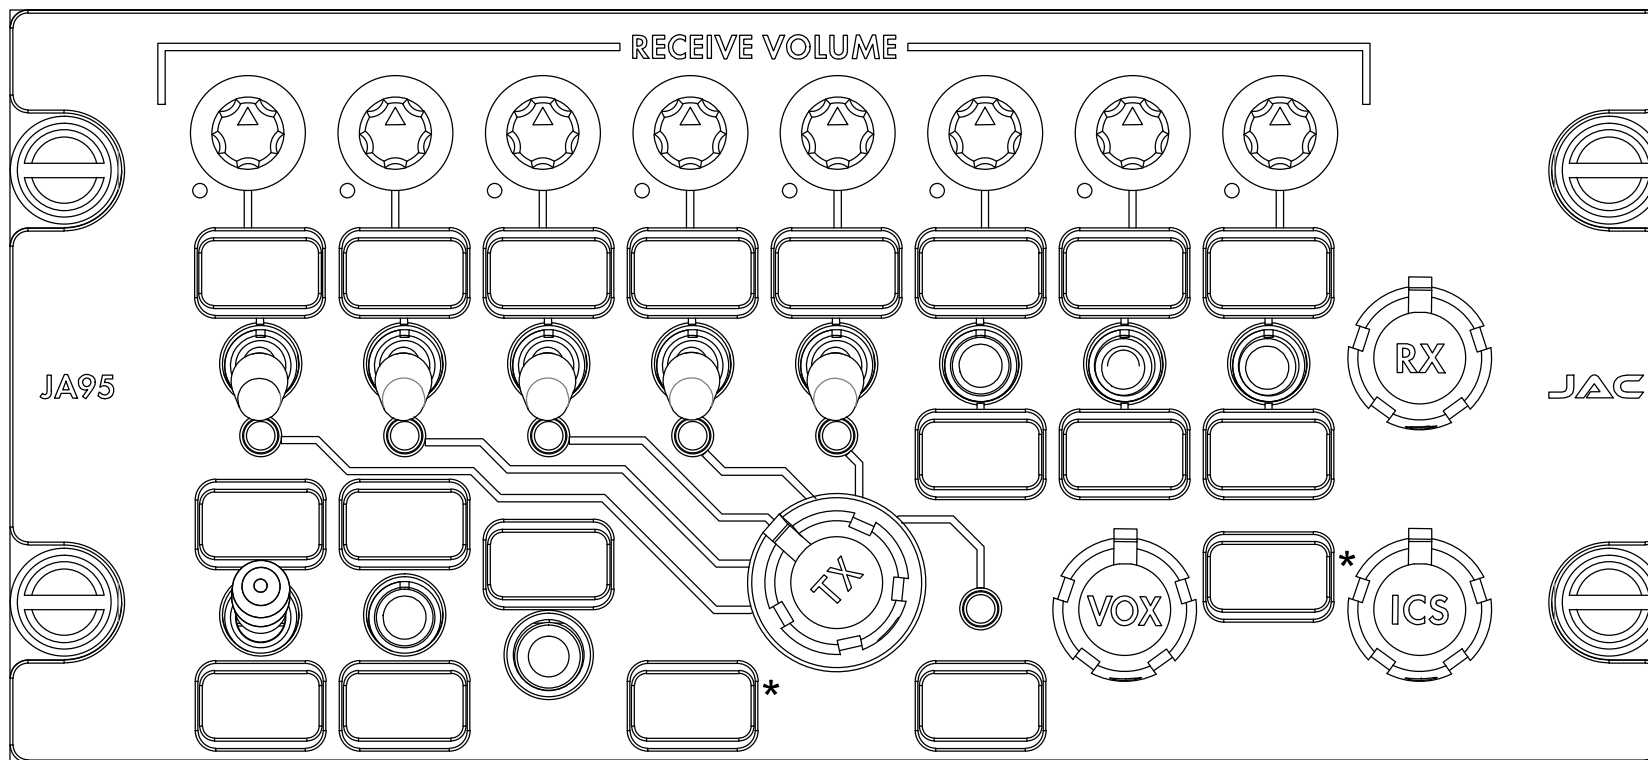

JA95-070 Configuration Chart

Standard legends shown, all legends are customizable up to 4 characters. Click on legend to customize. Save and email file to sales@jupiteravionics.com

System Lighting Type: Standard White NVIS Compatible