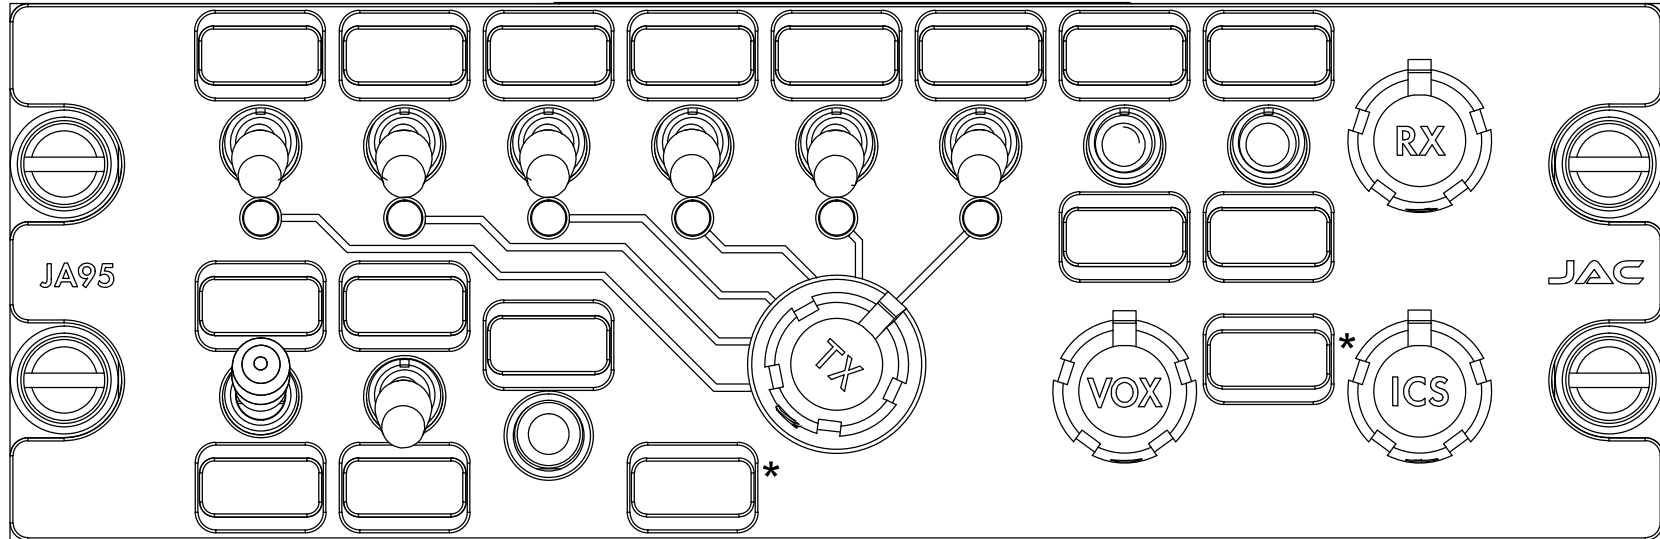

JA95-x02 Configuration Chart

Standard legends shown, all legends are customizable up to 4 characters. Click on legend to customize. Save and email file to sales@jupiteravionics.com

System Lighting Type

- Standard White
- NVIS Compatible

* Deadfront

Customer Information

Installation Company: _____

Phone: _____

Contact: _____

End User Name: _____

Aircraft Type: _____