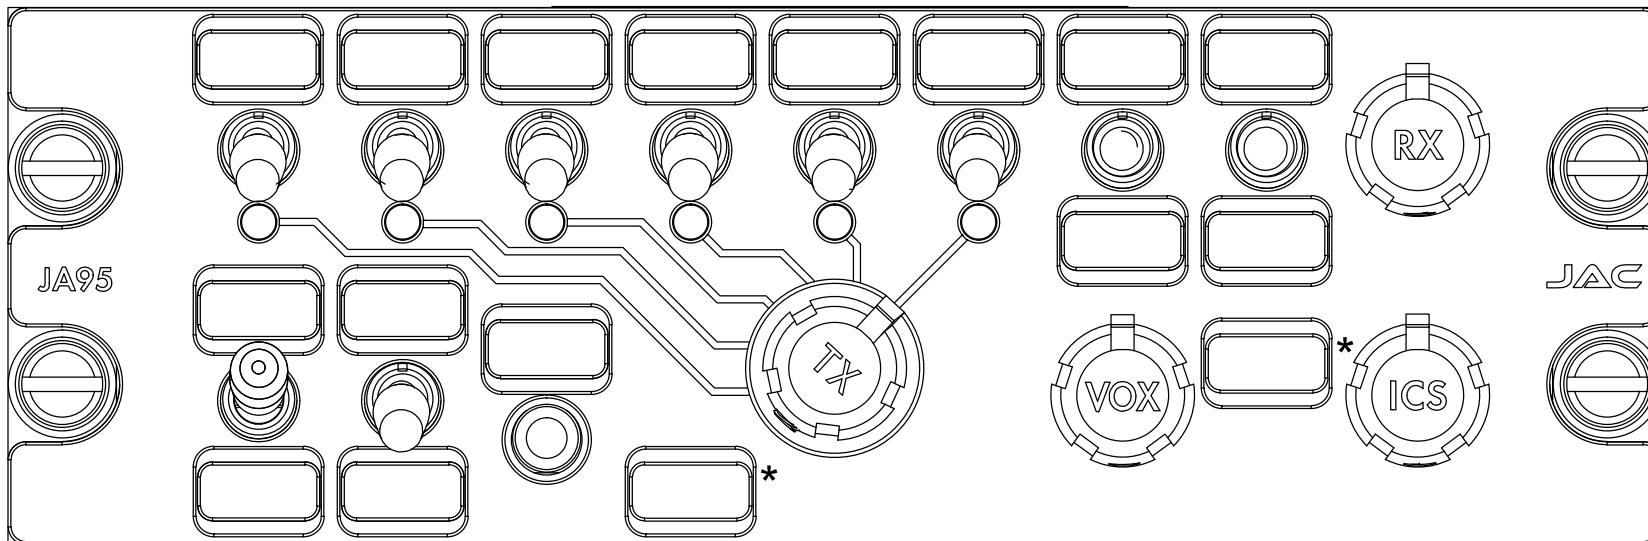

### JA95-x02 Configuration Chart

Standard legends shown, all legends are customizable up to 4 characters. Click on legend to customize. Save and email file to sales@jupiteravionics.com

#### System Lighting Type

- Standard White
- NVIS Compatable

\* Deadfront