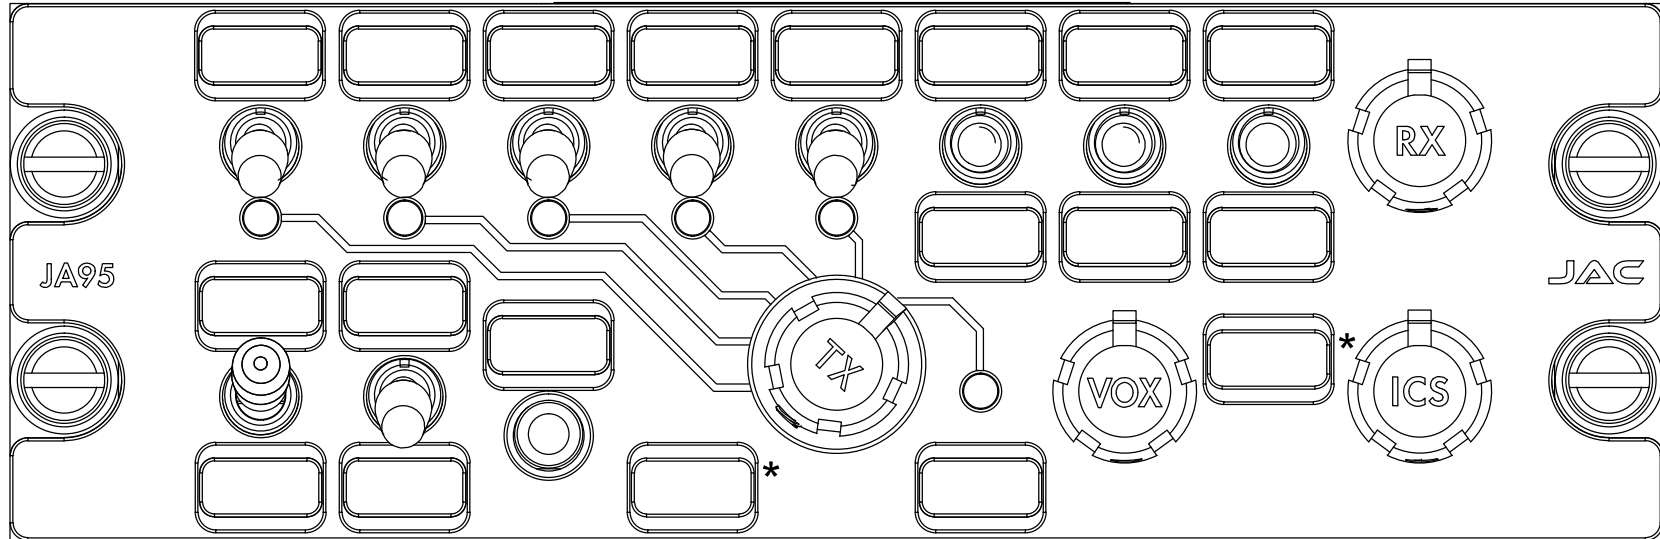

JA95-x11 Configuration Chart

Standard legends shown, all legends are customizable up to 4 characters. Click on legend to customize. Save and email file to sales@jupiteravionics.com

System Lighting Type

- Standard White
- NVIS Compatible

* Deadfront

Customer Information

Installation Company: _____

Phone: _____

Contact: _____

End User Name: _____

Aircraft Type: _____