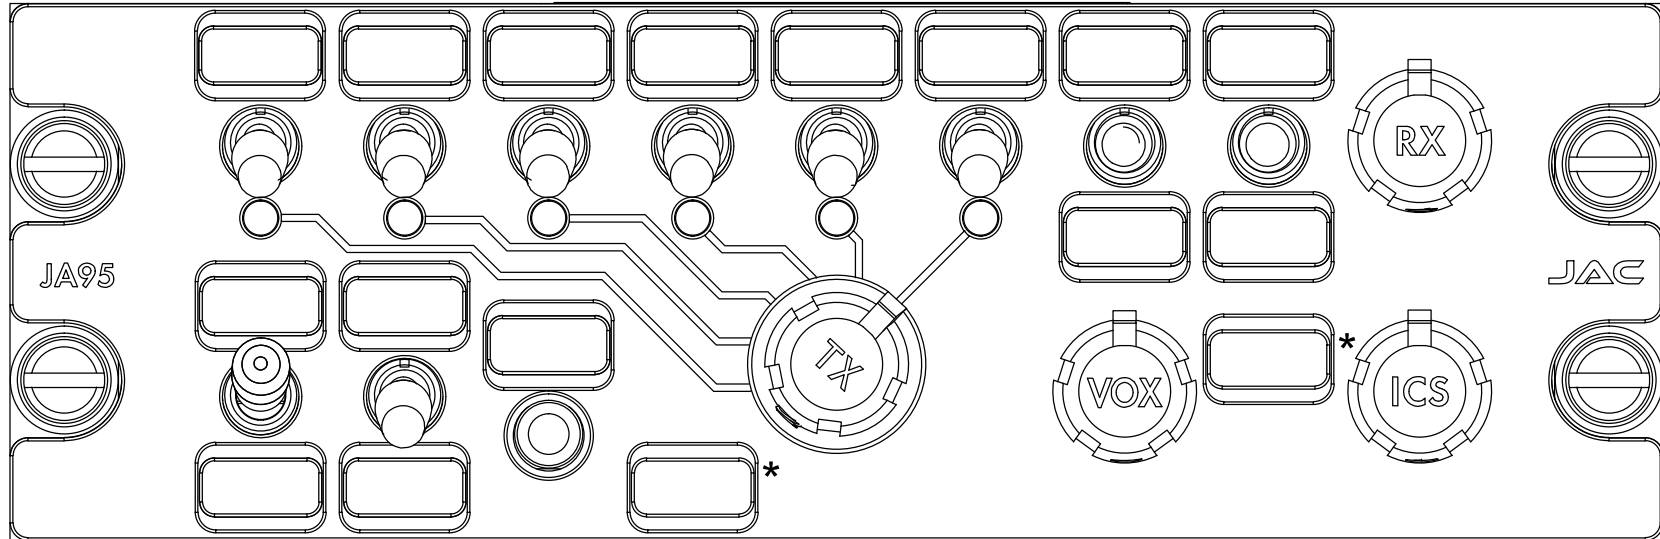

## JA95-x22 Configuration Chart

Standard legends shown, all legends are customizable up to 4 characters. Click on legend to customize. Save and email file to [sales@jupiteravionics.com](mailto:sales@jupiteravionics.com)

### System Lighting Type

- Standard White
- NVIS Compatible

\* Deadfront