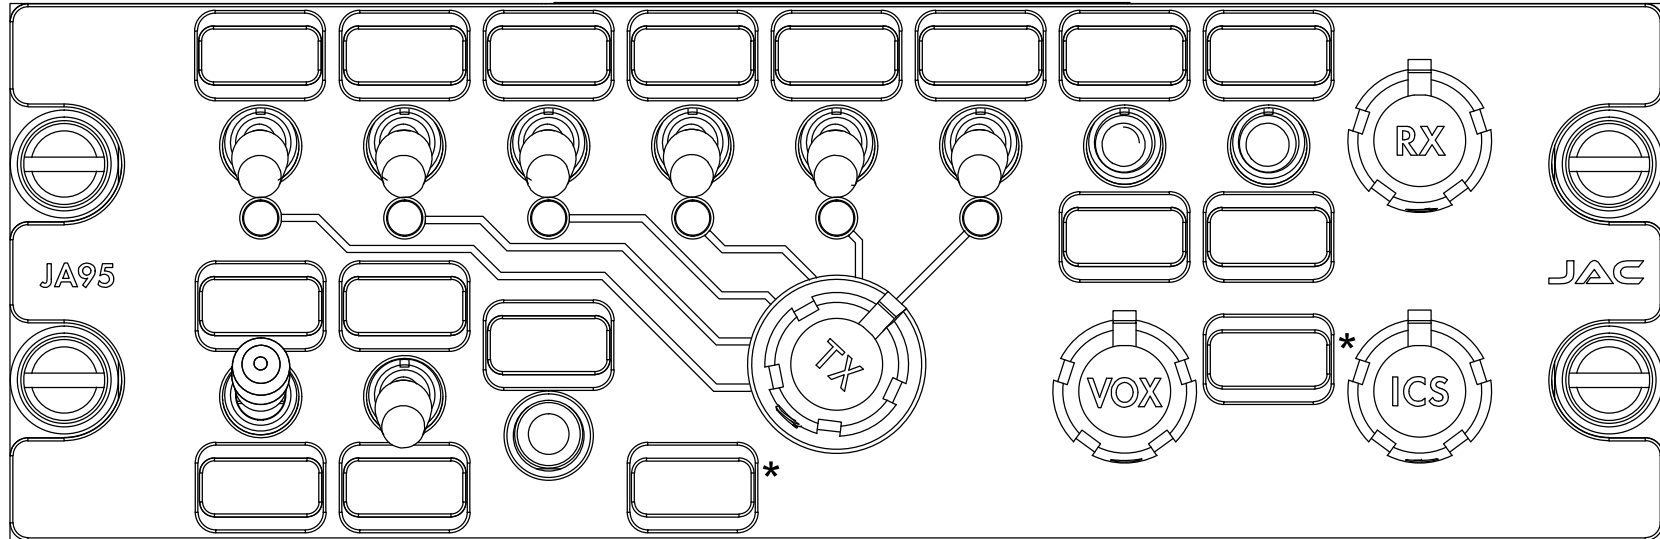

JA95-x22 Configuration Chart

Standard legends shown, all legends are customizable up to 4 characters. Click on legend to customize. Save and email file to sales@jupiteravionics.com

System Lighting Type

- Standard White
- NVIS Compatible

* Deadfront

Customer Information

Installation Company: _____

Phone: _____

Contact: _____

End User Name: _____

Aircraft Type: _____