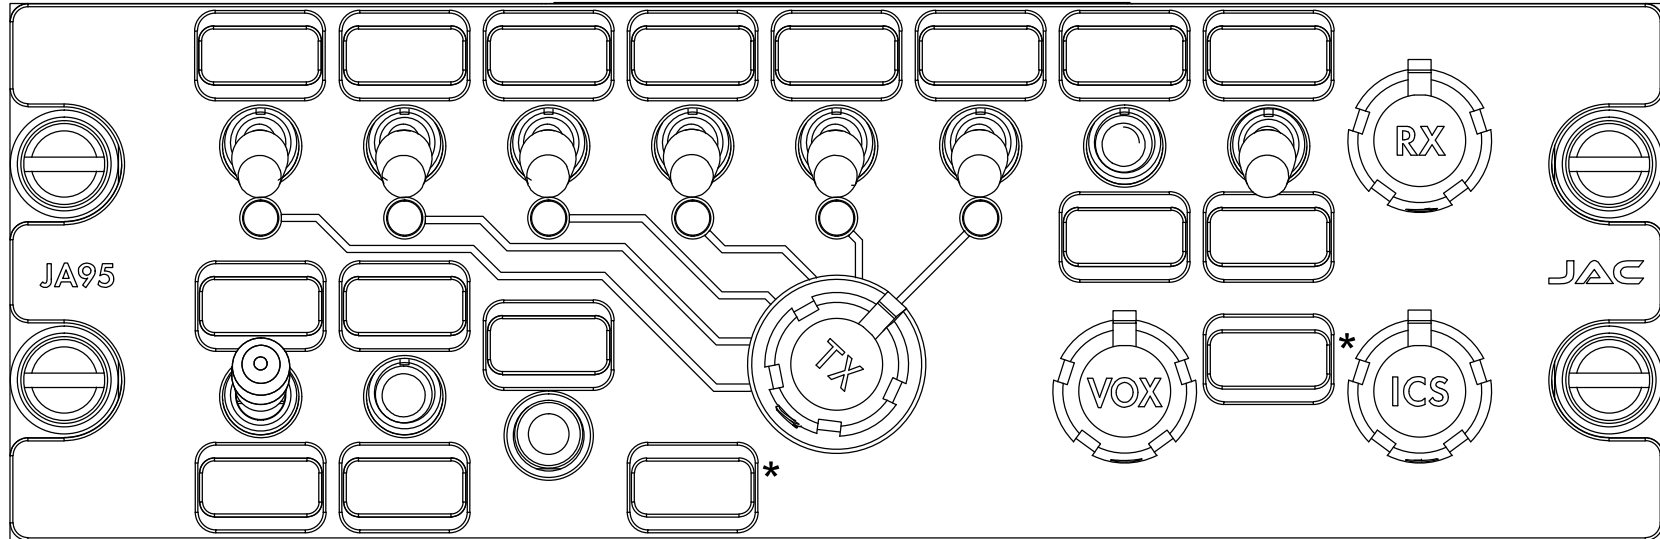

JA95-x32 Configuration Chart

Standard legends shown, all legends are customizable up to 4 characters. Click on legend to customize. Save and email file to sales@jupiteravionics.com

System Lighting Type

- Standard White
- NVIS Compatible

* Deadfront

Customer Information

Installation Company: _____

Phone: _____

Contact: _____

End User Name: _____

Aircraft Type: _____