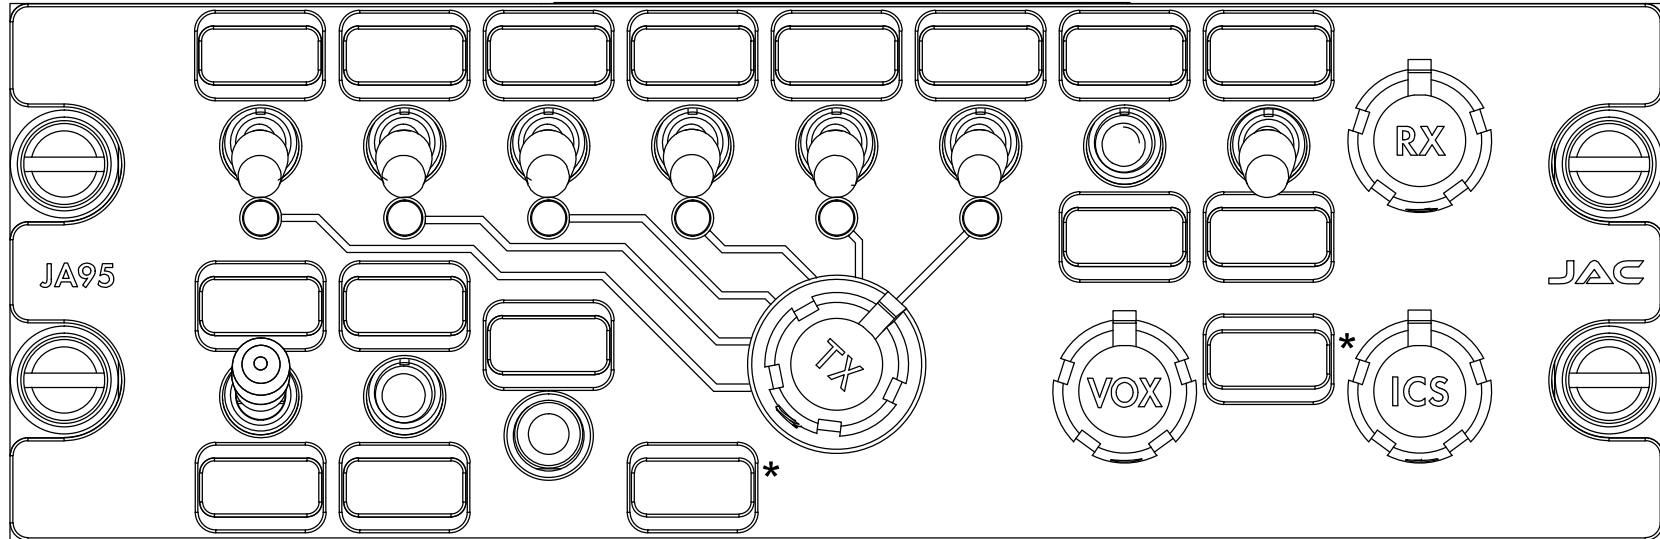

## JA95-x32 Configuration Chart

Standard legends shown, all legends are customizable up to 4 characters. Click on legend to customize. Save and email file to sales@jupiteravionics.com

### System Lighting Type

- Standard White
- NVIS Compatible

\* Deadfront