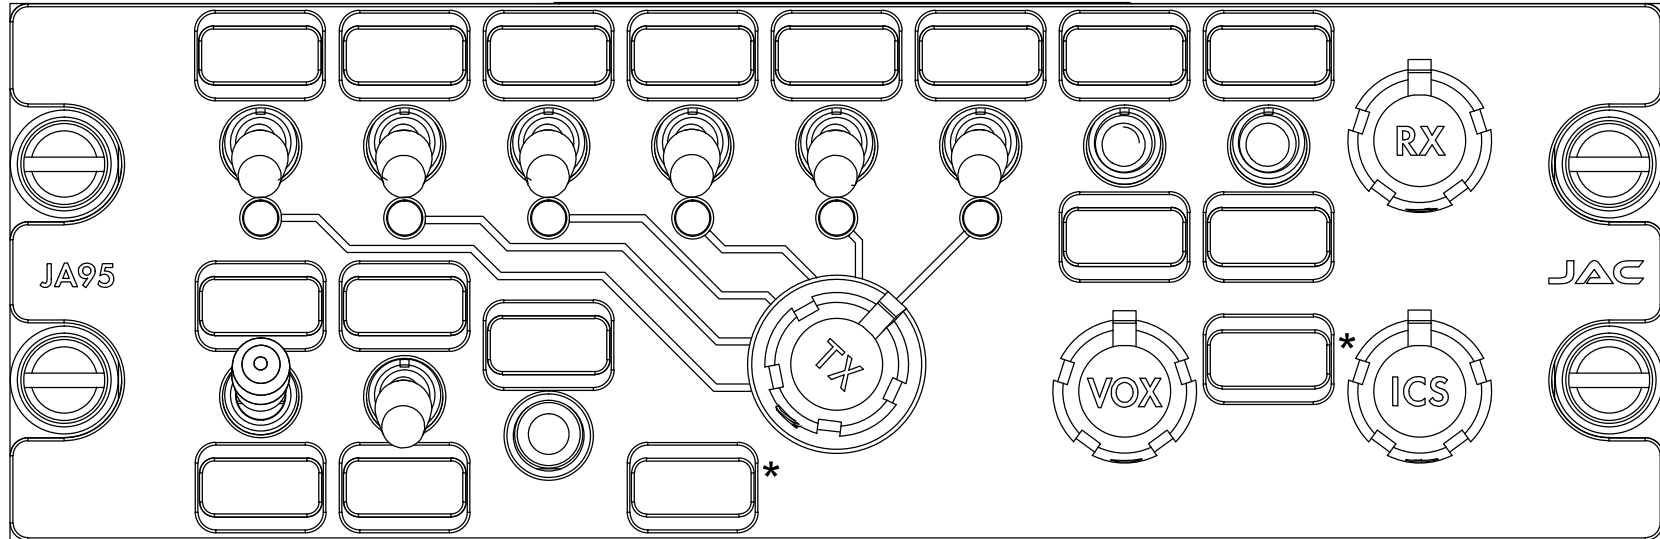

## JA95-x42 Configuration Chart

Standard legends shown, all legends are customizable up to 4 characters. Click on legend to customize. Save and email file to [sales@jupiteravionics.com](mailto:sales@jupiteravionics.com)

### System Lighting Type

- Standard White
- NVIS Compatible

\* Deadfront