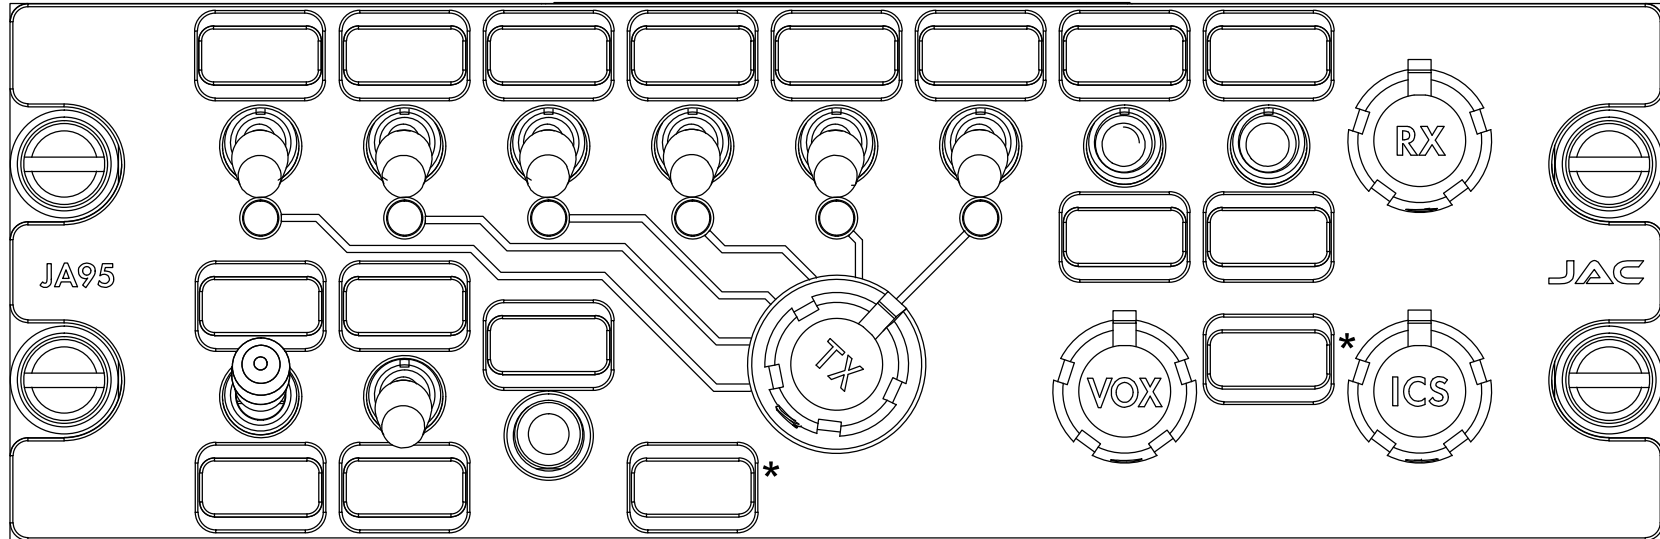

JA95-x42 Configuration Chart

Standard legends shown, all legends are customizable up to 4 characters. Click on legend to customize. Save and email file to sales@jupiteravionics.com

System Lighting Type

- Standard White
- NVIS Compatable

* Deadfront

Customer Information

Installation Company: _____

Phone: _____

Contact: _____

End User Name: _____

Aircraft Type: _____