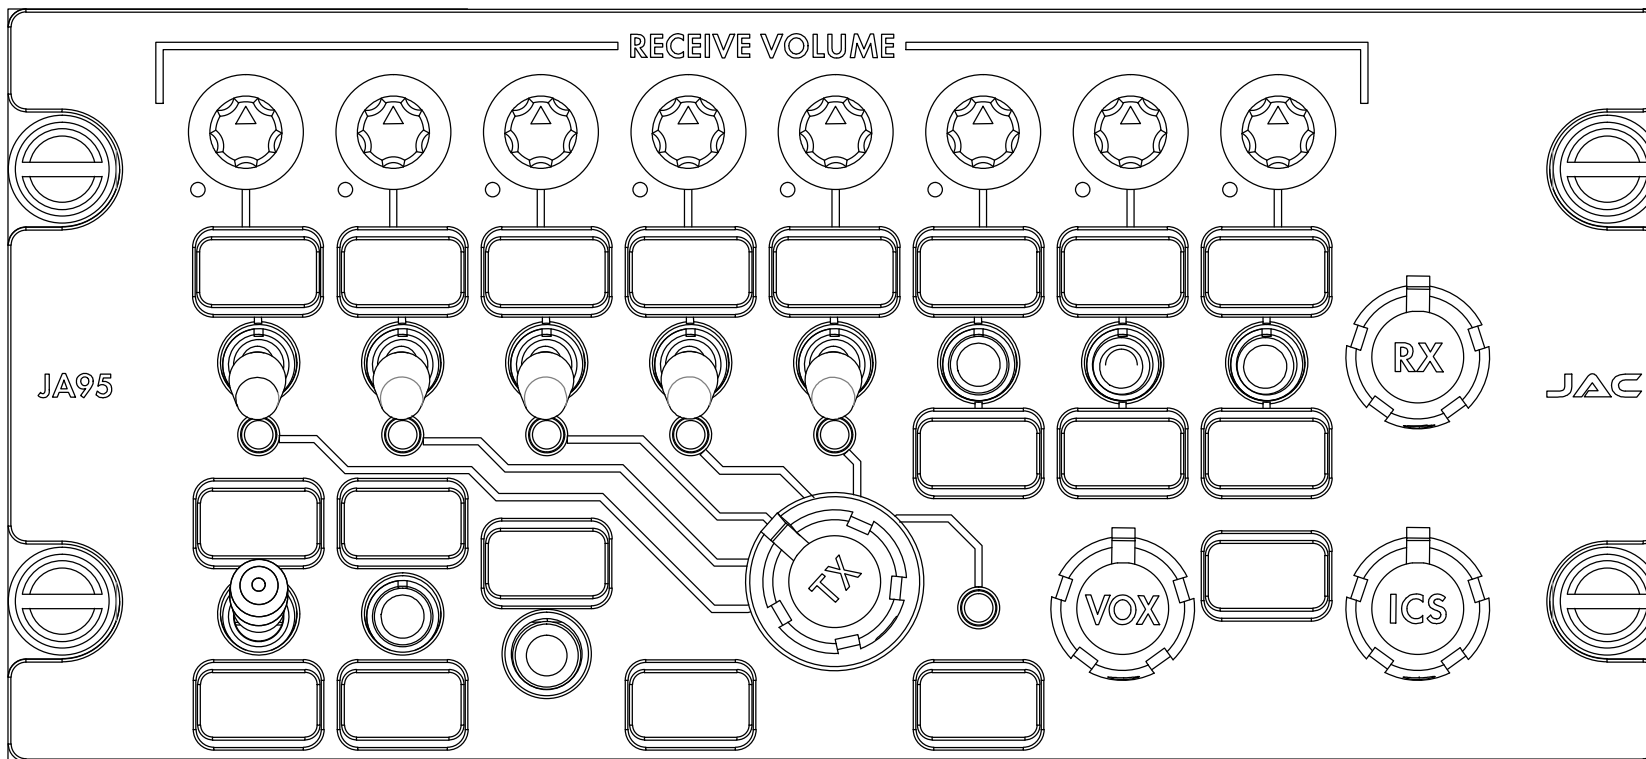

JA95-N70 Configuration Chart

Standard legends shown, all legends are customizable up to 4 characters. Click on legend to customize. Save and email file to sales@jupiteravionics.com

System Lighting Type: Standard White NVIS Compatable