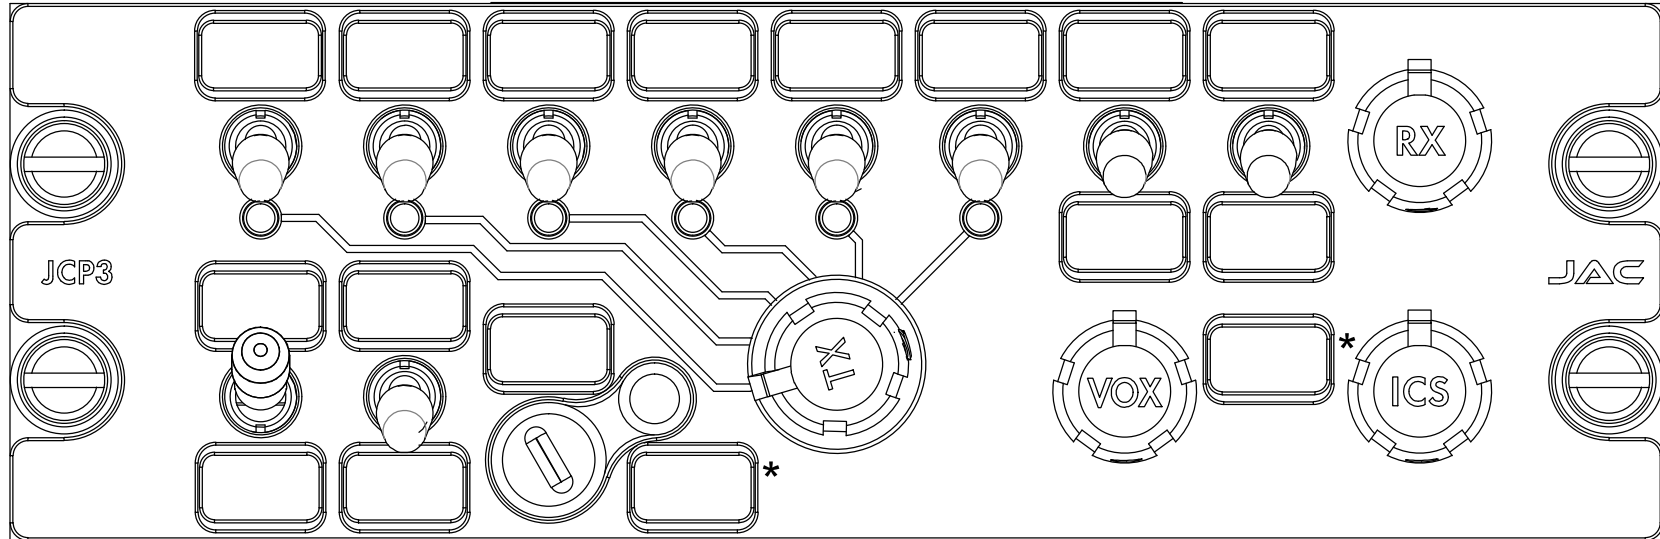

## JCP3-x01 Configuration Chart

Standard legends shown, all legends are customizable up to 4 characters. Click on legend to customize. Save and email file to [sales@jupiteravionics.com](mailto:sales@jupiteravionics.com)

### System Lighting Type

- Standard White
- NVIS Compatible

\* Deadfront