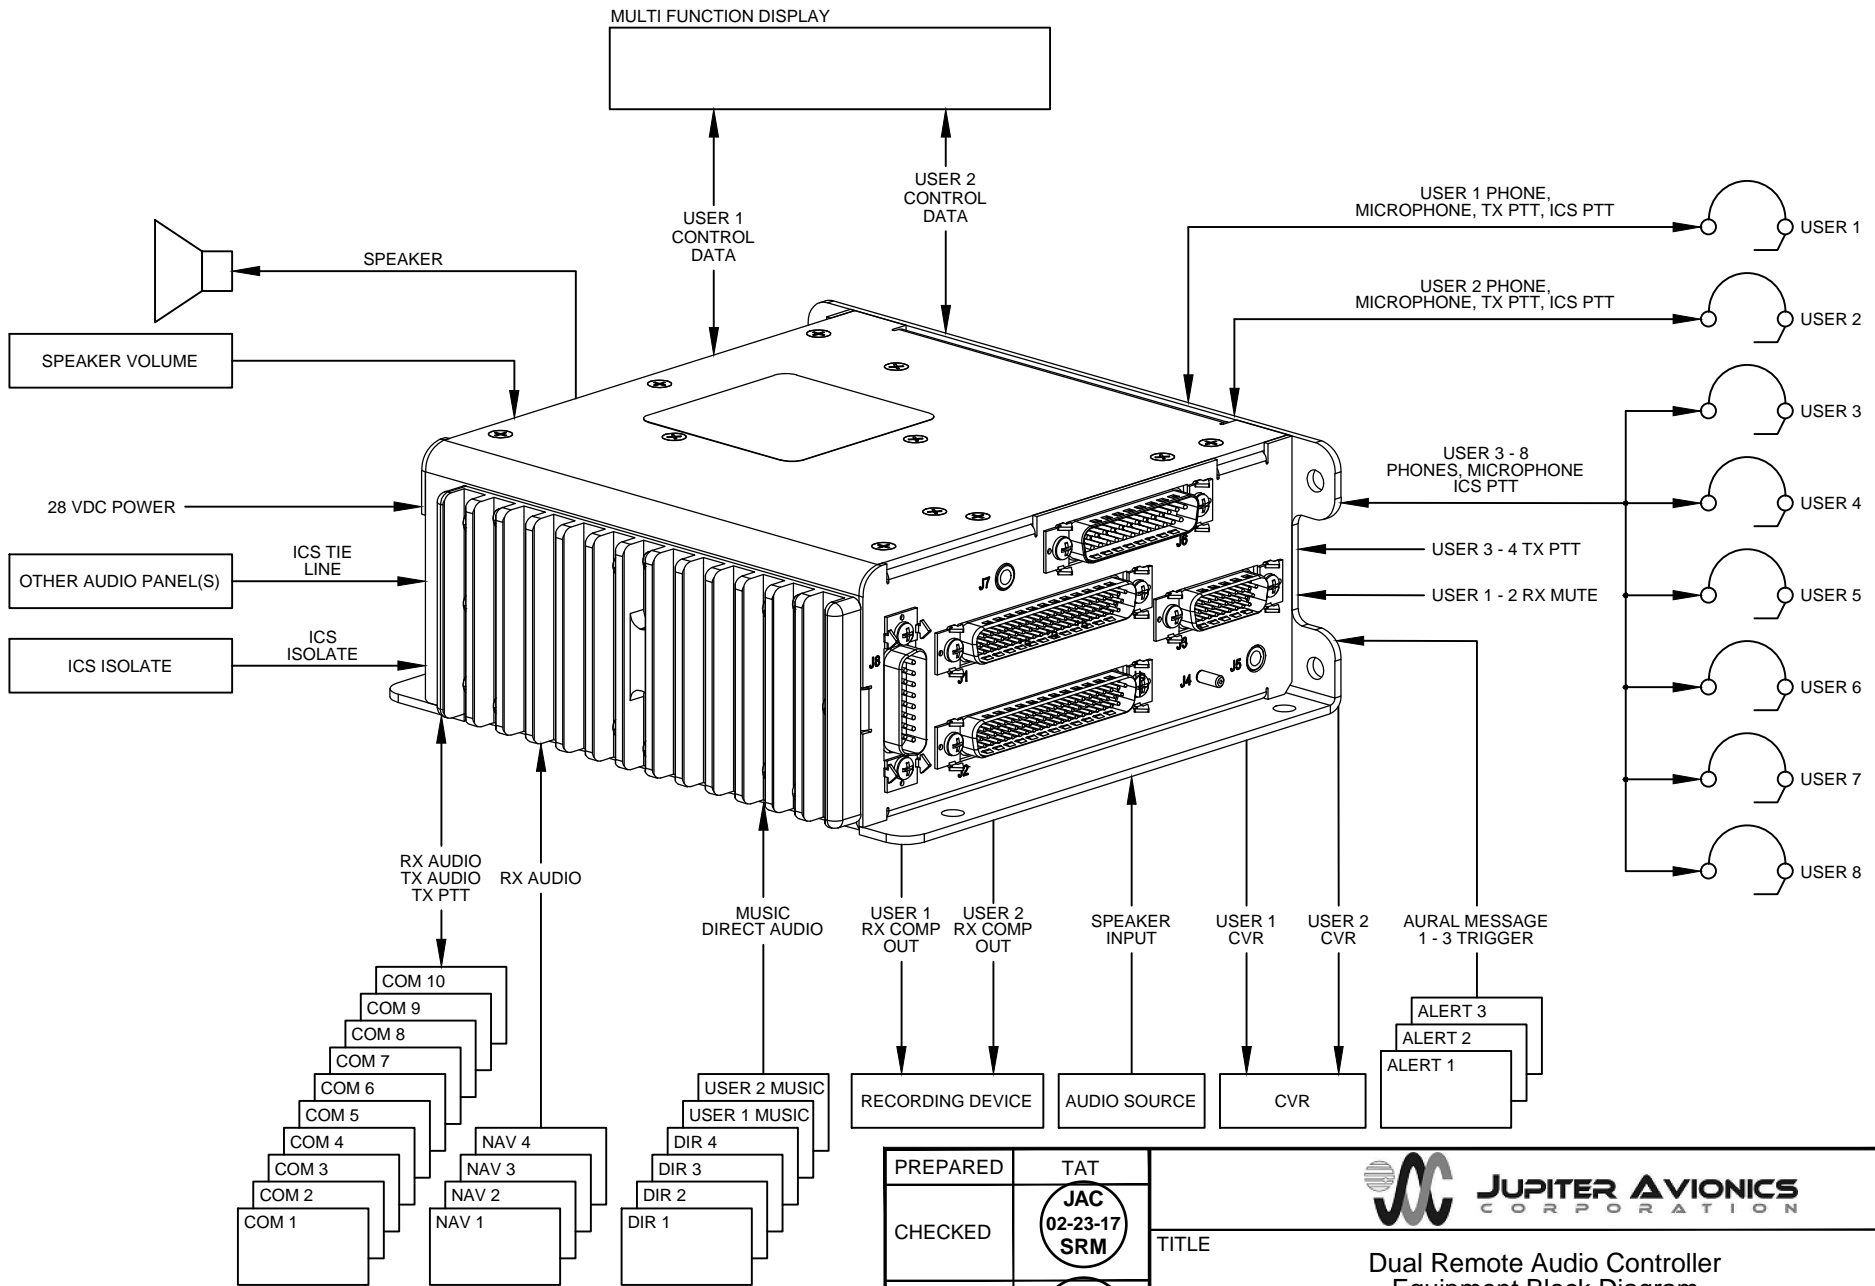

PREPARED	TAT
CHECKED	JAC 02-23-17 SRM
APPROVED	JAC 02-23-17 KDV
CONFIDENTIAL & PROPRIETARY TO JUPITER AVIONICS CORP.	

		TITLE	
		Dual Remote Audio Controller Equipment Block Diagram	
NCAGE CODE	PART NO.	SHEET	
L00N3	JRAC2-001	1/2	
DOC NO.		JRAC2-001 Equipment Block Diagram Rev B.dwg	

PREPARED	TAT
CHECKED	JAC 02-23-17 SRM
APPROVED	JAC 02-23-17 KDV

		TITLE	
		Dual Remote Audio Controller Equipment Block Diagram	
NCAGE CODE	PART NO.	SHEET	
L00N3	JRAC2-001	2/2	

CONFIDENTIAL & PROPRIETARY TO JUPITER AVIONICS CORP. DOC NO. JRAC2-001 Equipment Block Diagram Rev B.dwg