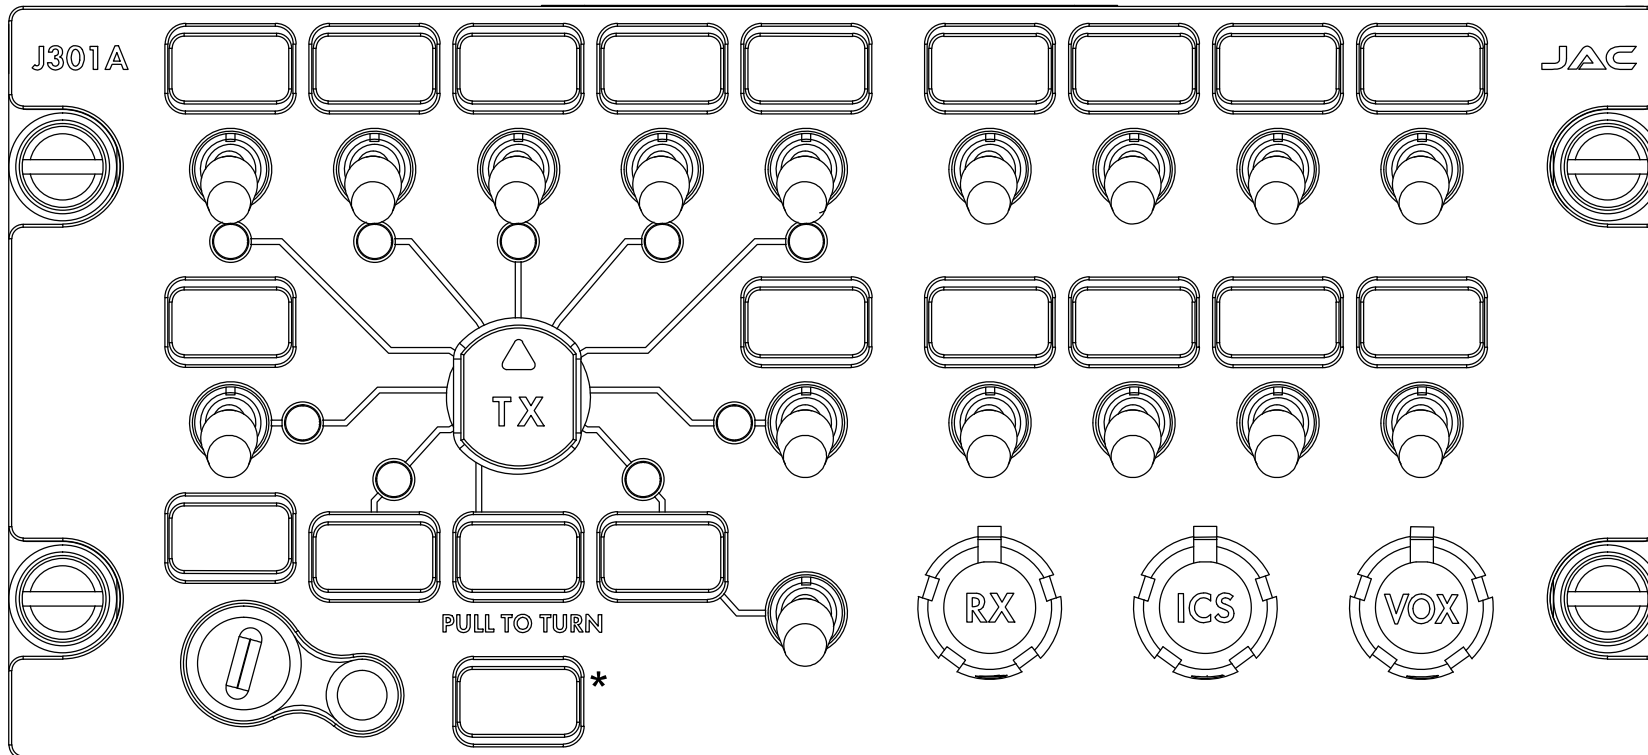

J301A-x01 Configuration Chart

Standard legends shown, all legends are customizable up to 5 characters. Click on legend to customize. Save and email file to sales@jupiteravionics.com

System Lighting Type: Standard White NVIS Compatible