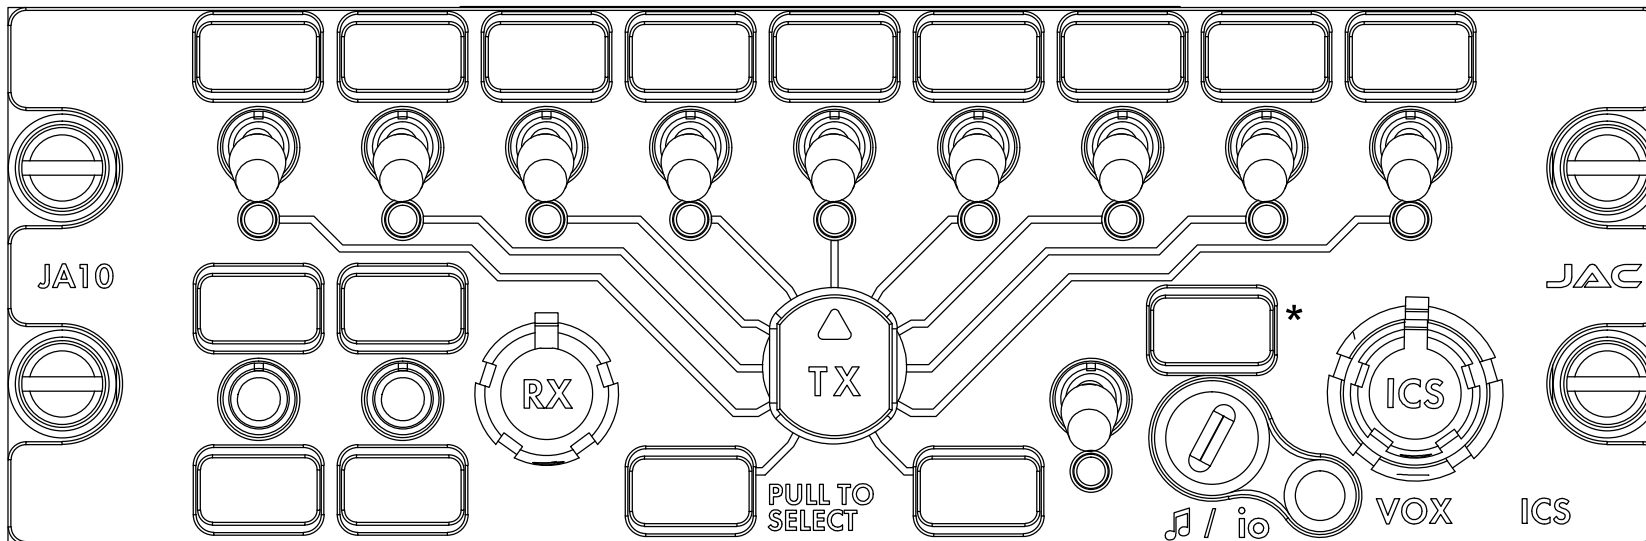

JA10-x01 Configuration Chart

Standard legends shown, all legends are customizable up to 4 characters. Click on legend to customize. Save and email file to sales@jupiteravionics.com

System Lighting Type

- Standard White
- NVIS Compatible

* Deadfront

Customer Information

Installation Company: _____

Phone: _____

Contact: _____

End User Name: _____

Aircraft Type: _____