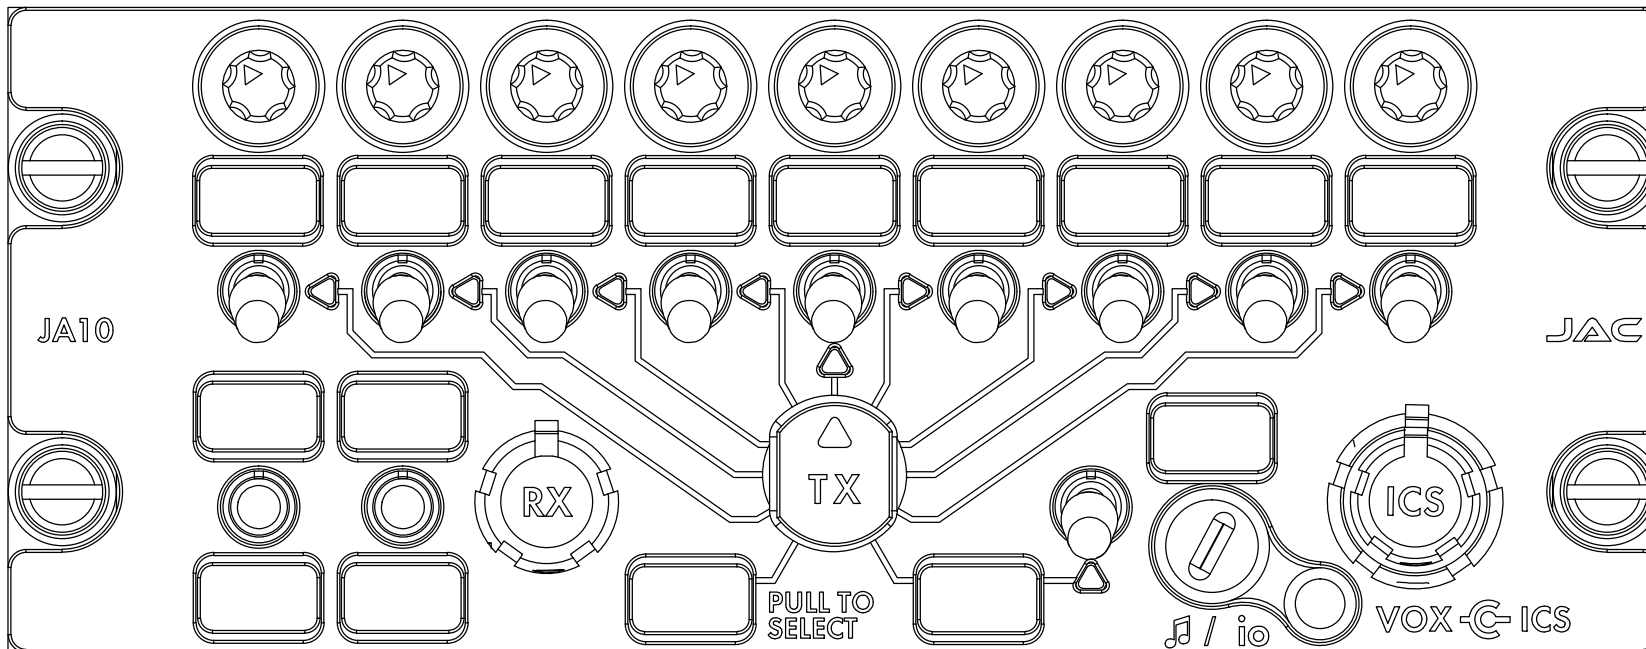

JA10-x70 Configuration Chart

Standard legends shown, all legends are customizable up to 4 characters. Click on legend to customize. Save and email file to sales@jupiteravionics.com

System Lighting Type: Standard White NVIS Compatible

* Deadfront

Customer Information

Installation Company: _____

Phone: _____

Contact: _____

End User Name: _____

Aircraft Type: _____