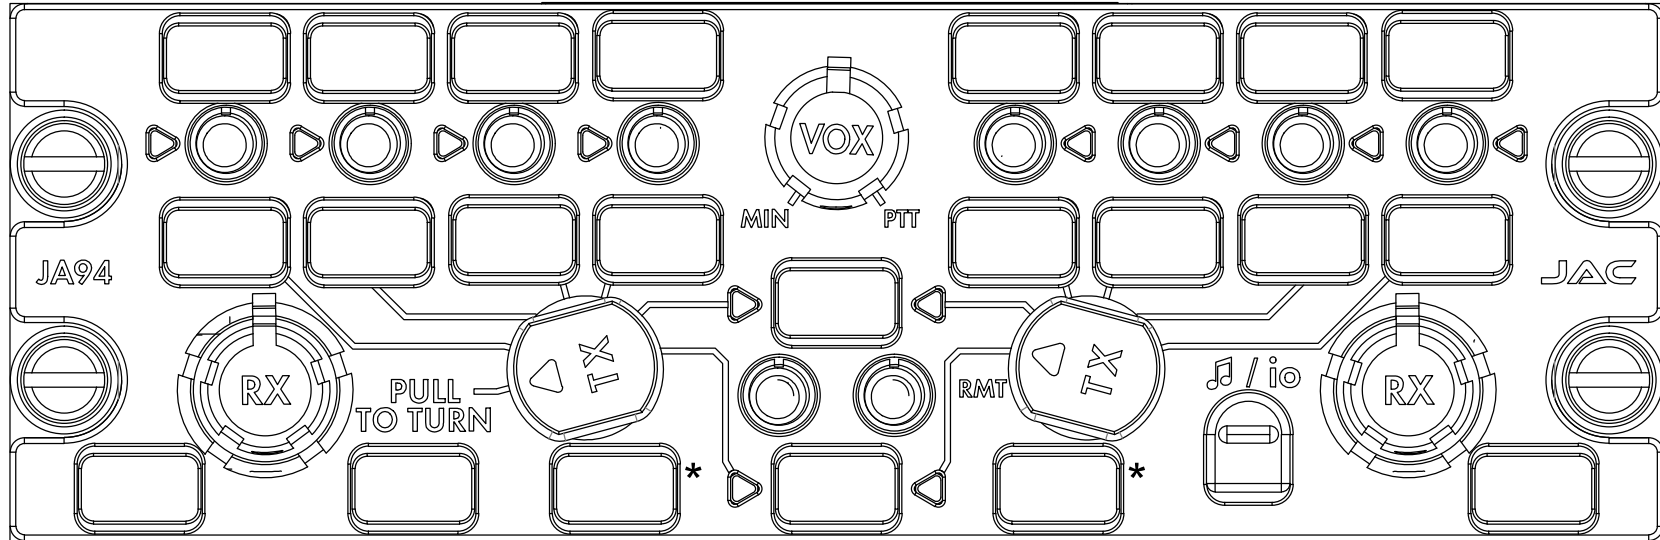

## JA94-x44A Configuration Chart

Standard legends shown, all legends are customizable up to 4 characters. Click on legend to customize. Save and email file to [sales@jupiteravionics.com](mailto:sales@jupiteravionics.com)

### System Lighting Type

- Standard White
- NVIS Compatible

\* Deadfront