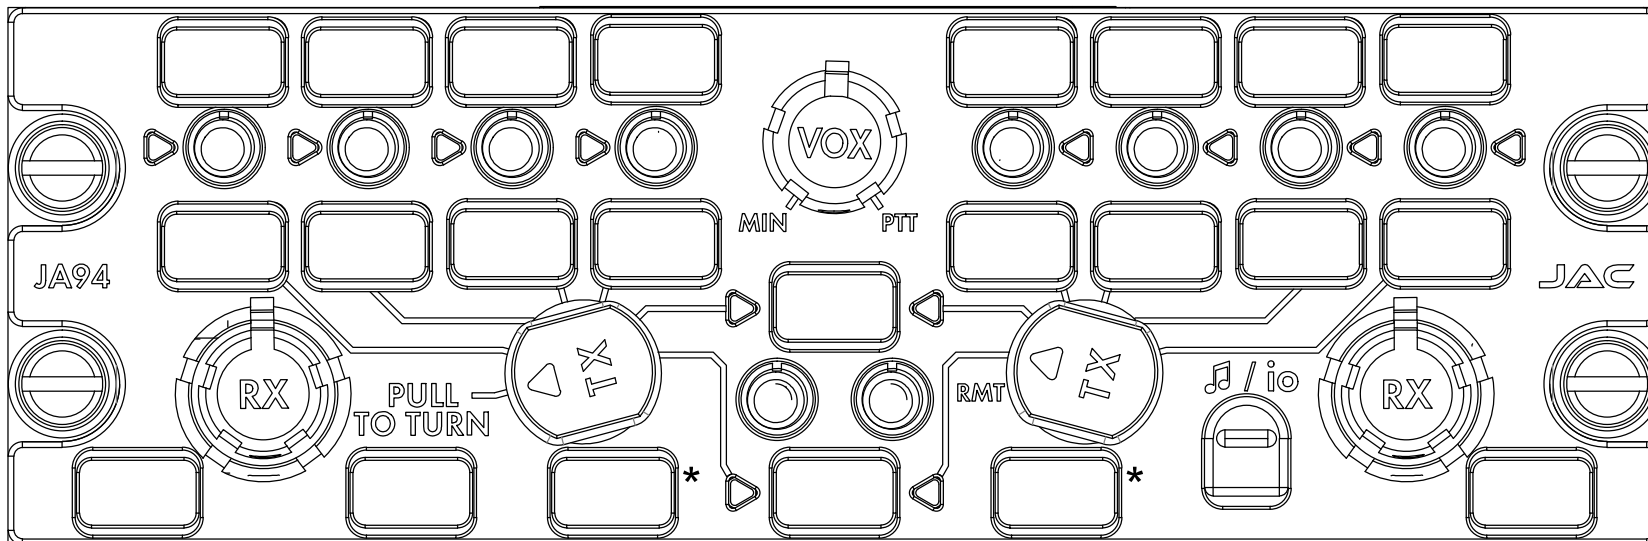

## JA94-x02A Configuration Chart

Standard legends shown, all legends are customizable up to 4 characters. Click on legend to customize. Save and email file to [sales@jupiteravionics.com](mailto:sales@jupiteravionics.com)

### System Lighting Type

- Standard White
- NVIS Compatible

\* Deadfront