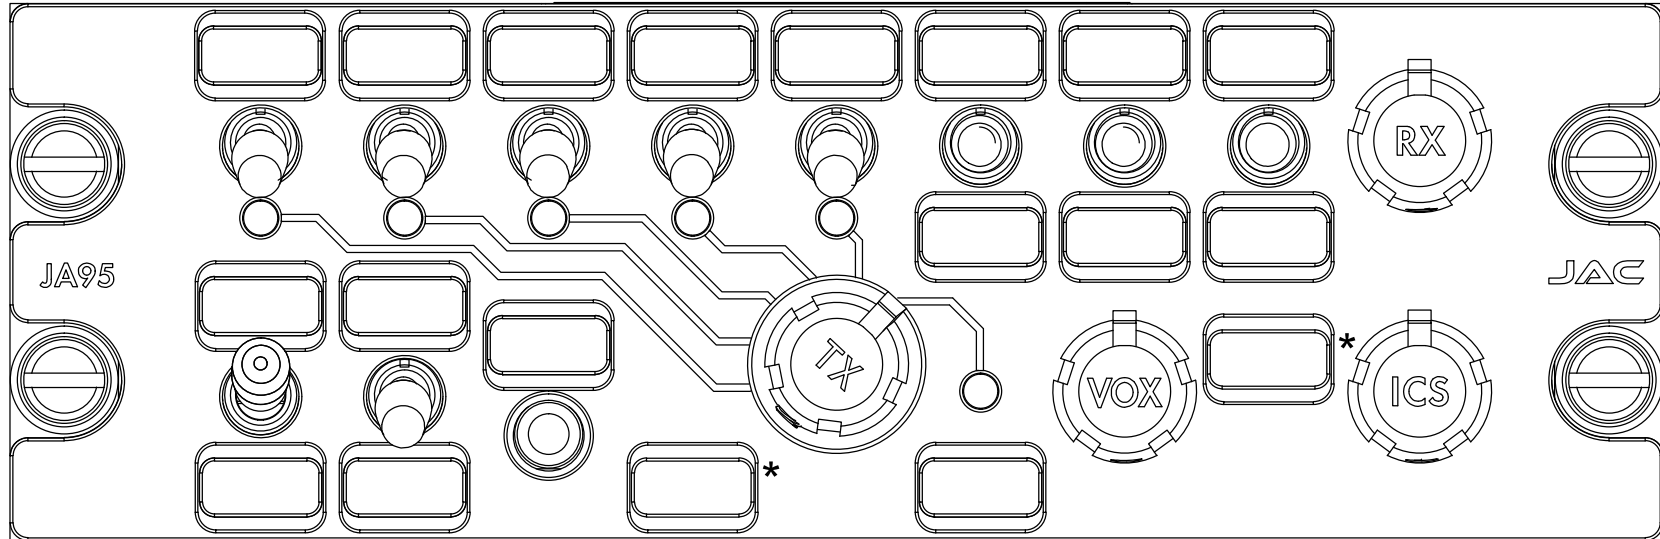

JA95-x43 Configuration Chart

Standard legends shown, all legends are customizable up to 4 characters. Click on legend to customize. Save and email file to sales@jupiteravionics.com

System Lighting Type

- Standard White
- NVIS Compatible

* Deadfront

Customer Information

Installation Company: _____

Phone: _____

Contact: _____

End User Name: _____

Aircraft Type: _____