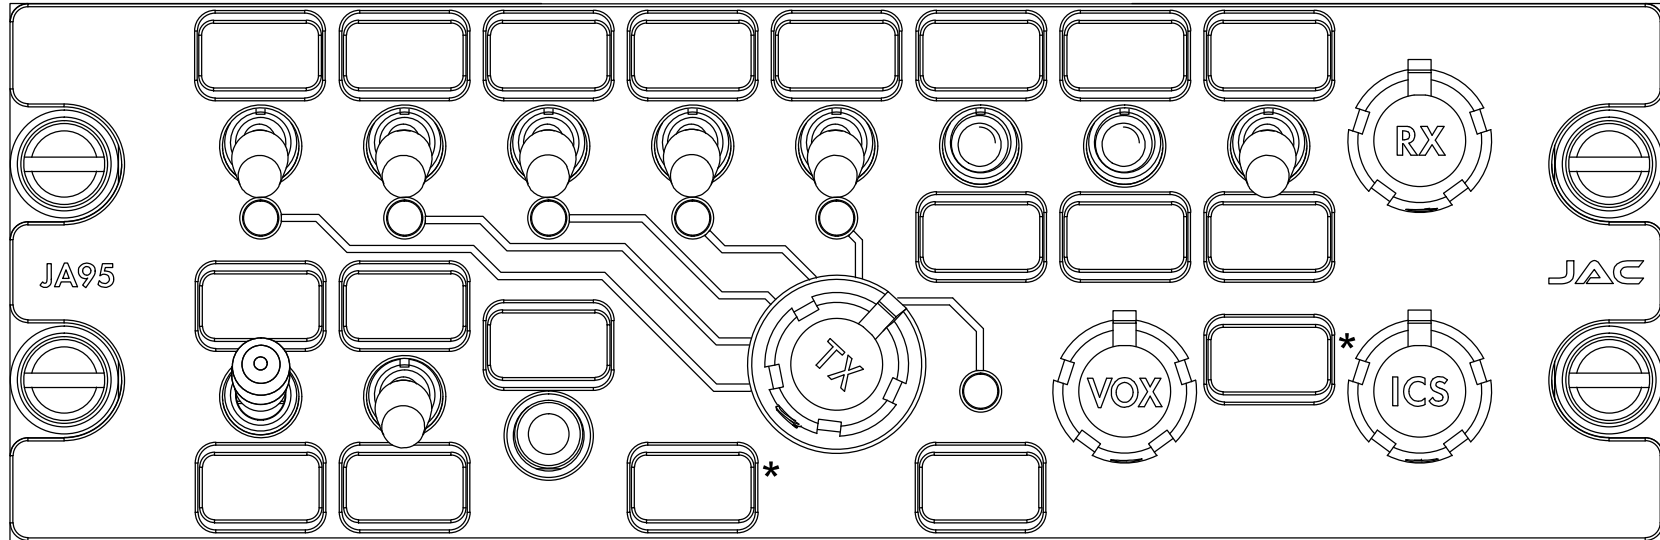

JA95-x91 Configuration Chart

Standard legends shown, all legends are customizable up to 4 characters. Click on legend to customize. Save and email file to sales@jupiteravionics.com

System Lighting Type

- Standard White
- NVIS Compatible

* Deadfront

Customer Information

Installation Company: _____

Phone: _____

Contact: _____

End User Name: _____

Aircraft Type: _____