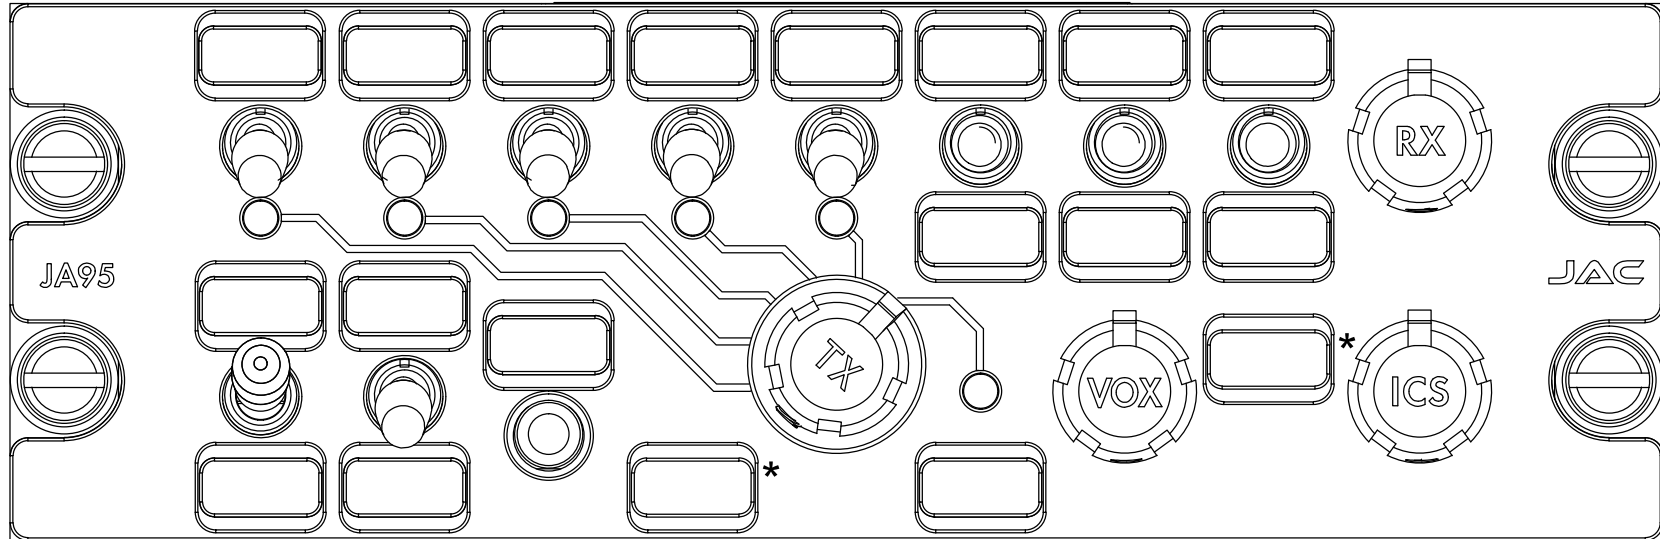

## JA95-x11 Configuration Chart

Standard legends shown, all legends are customizable up to 4 characters. Click on legend to customize. Save and email file to [sales@jupiteravionics.com](mailto:sales@jupiteravionics.com)

### System Lighting Type

- Standard White
- NVIS Compatible

\* Deadfront