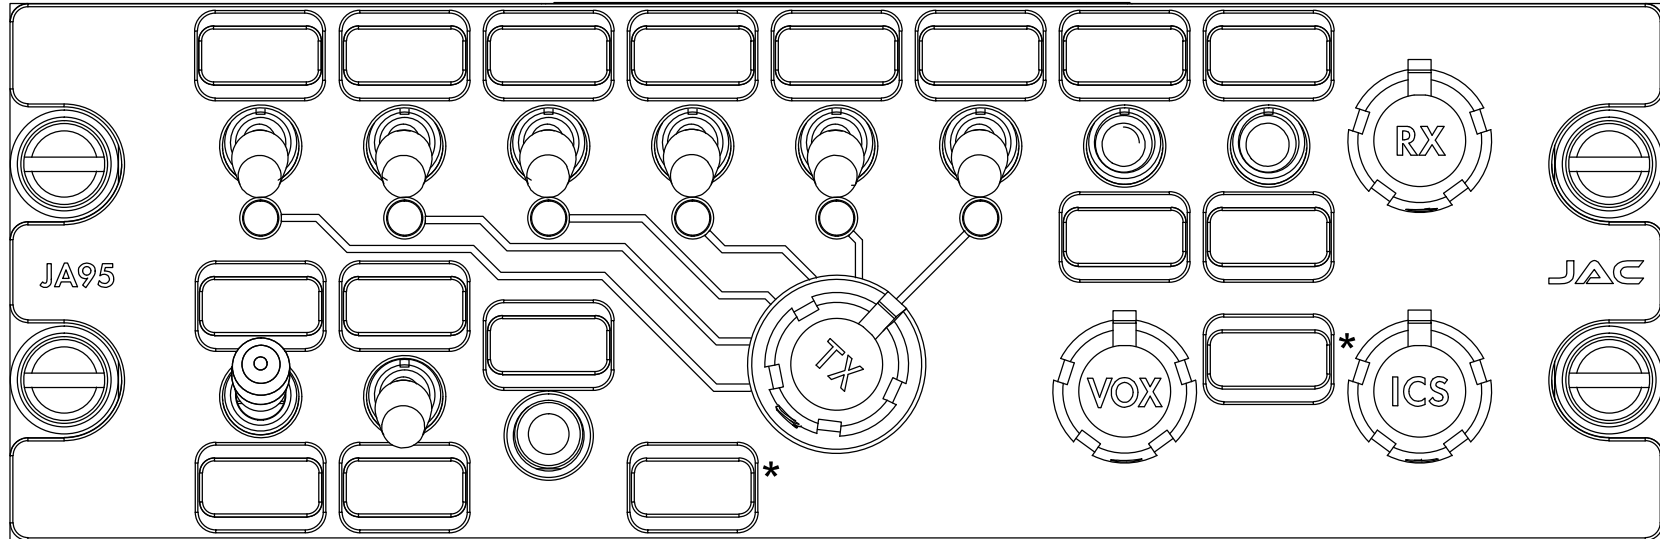

JA95-x22 Configuration Chart

Standard legends shown, all legends are customizable up to 4 characters. Click on legend to customize. Save and email file to sales@jupiteravionics.com

System Lighting Type

- Standard White
- NVIS Compatible

* Deadfront

Customer Information

Installation Company: _____

Phone: _____

Contact: _____

End User Name: _____

Aircraft Type: _____