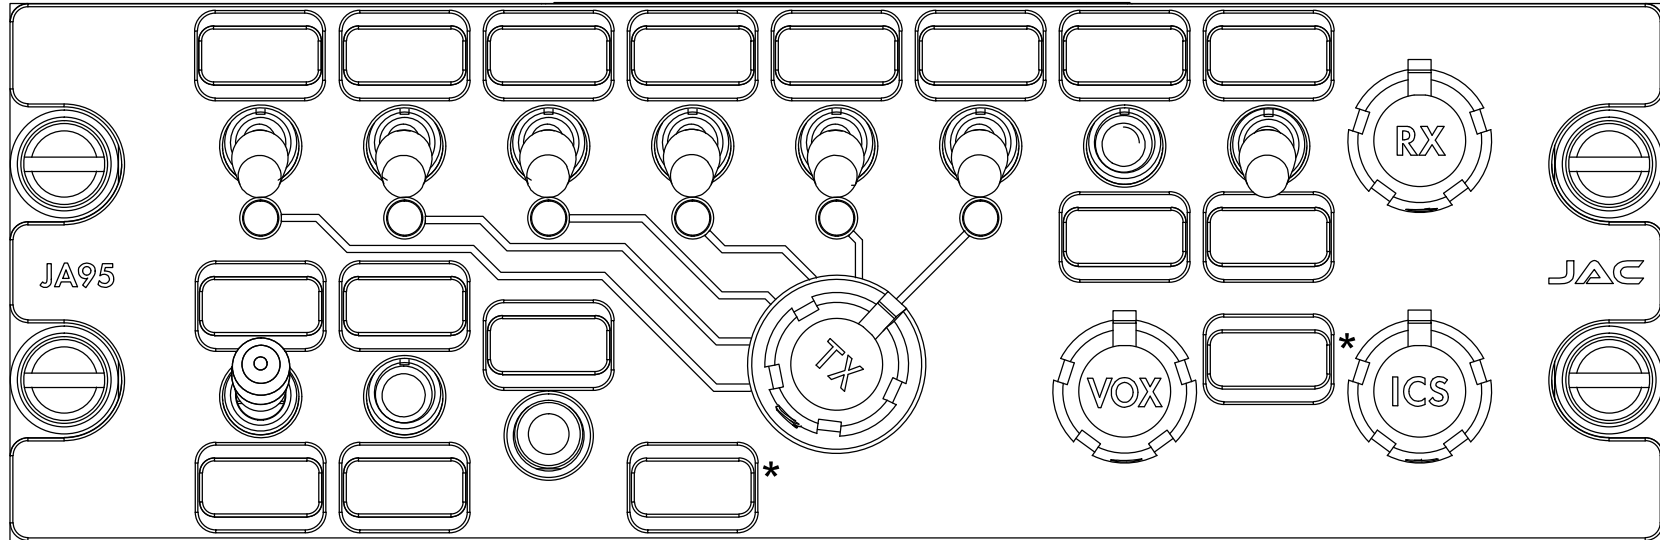

## JA95-x32 Configuration Chart

Standard legends shown, all legends are customizable up to 4 characters. Click on legend to customize. Save and email file to [sales@jupiteravionics.com](mailto:sales@jupiteravionics.com)

### System Lighting Type

- Standard White
- NVIS Compatible

\* Deadfront