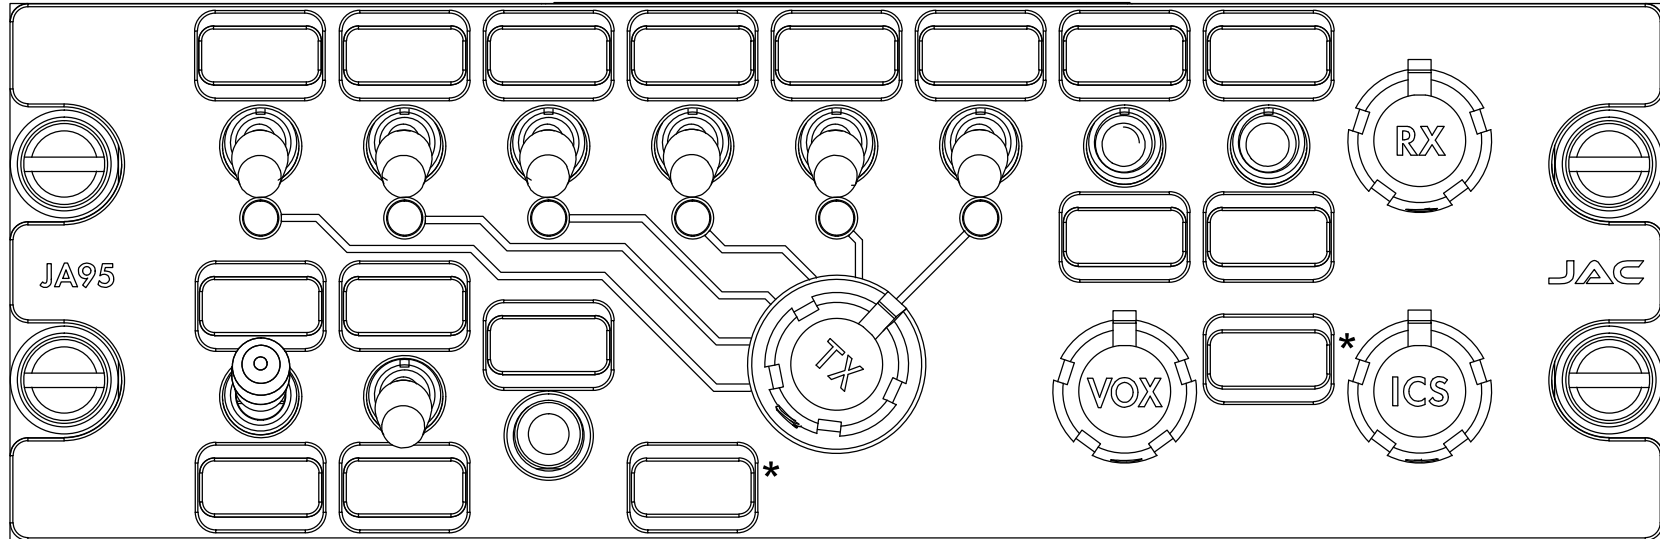

JA95-x42 Configuration Chart

Standard legends shown, all legends are customizable up to 4 characters. Click on legend to customize. Save and email file to sales@jupiteravionics.com

System Lighting Type

- Standard White
- NVIS Compatible

* Deadfront

Customer Information

Installation Company: _____

Phone: _____

Contact: _____

End User Name: _____

Aircraft Type: _____