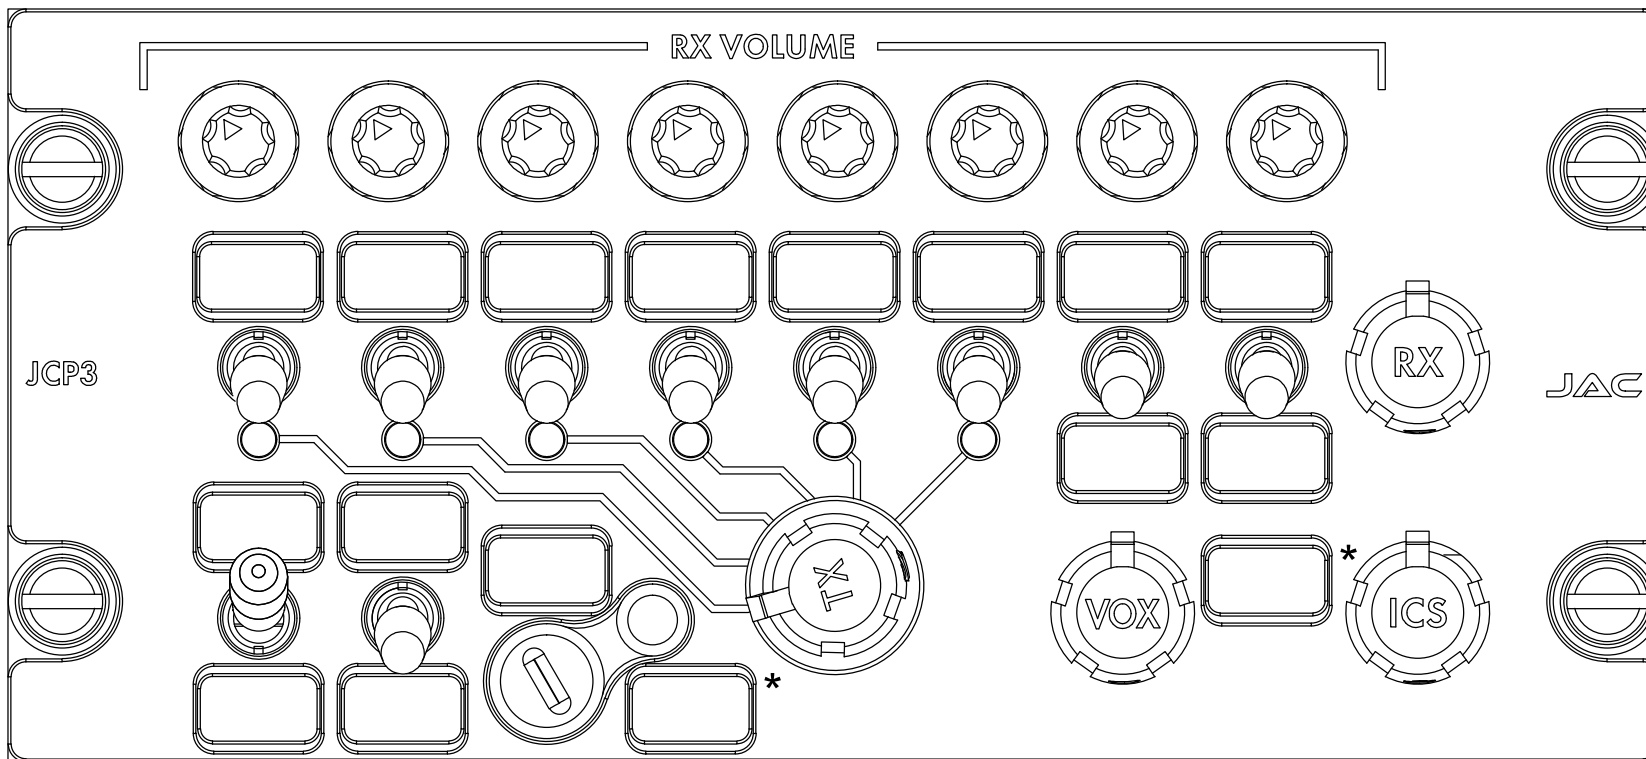

## JCP3-x70 Configuration Chart

Standard legends shown, all legends are customizable up to 4 characters. Click on legend to customize. Save and email file to [sales@jupiteravionics.com](mailto:sales@jupiteravionics.com)

System Lighting Type:    Standard White        NVIS Compatible   

\* Deadfront