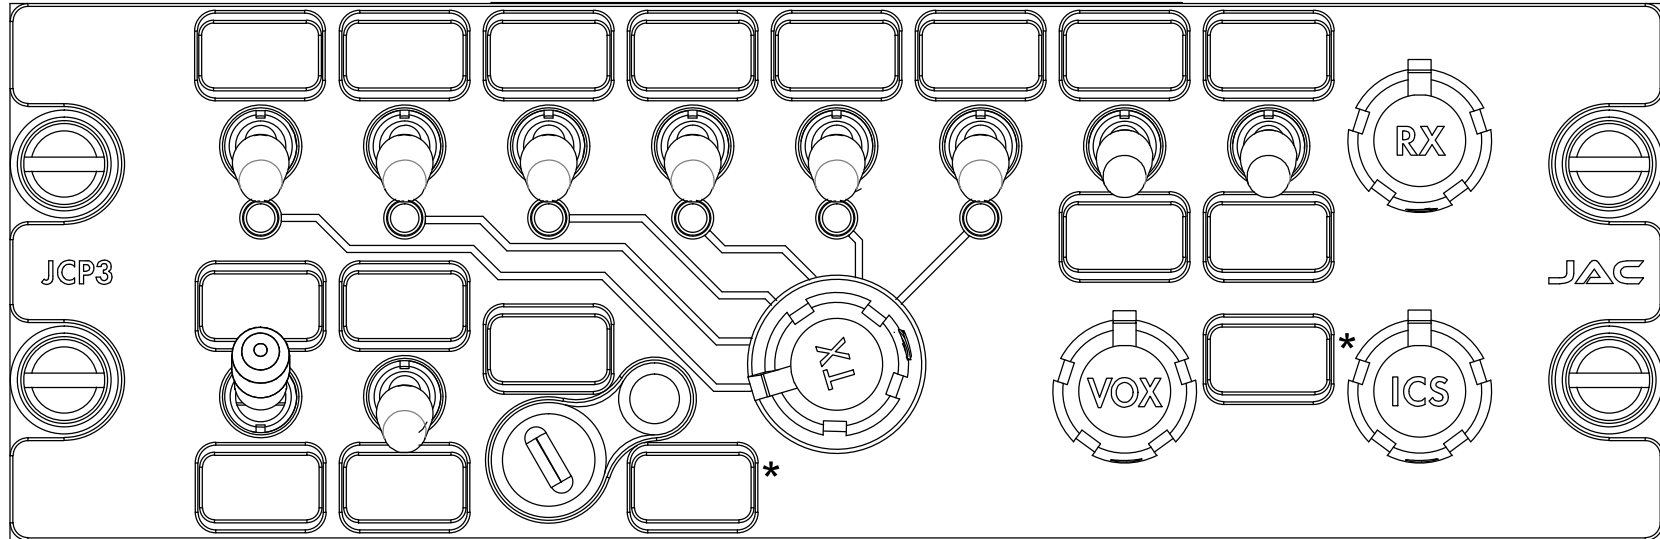

## JCP3-x01 Configuration Chart

Standard legends shown, all legends are customizable up to 4 characters. Click on legend to customize. Save and email file to [sales@jupiteravionics.com](mailto:sales@jupiteravionics.com)

### System Lighting Type

- Standard White
- NVIS Compatible

\* Deadfront