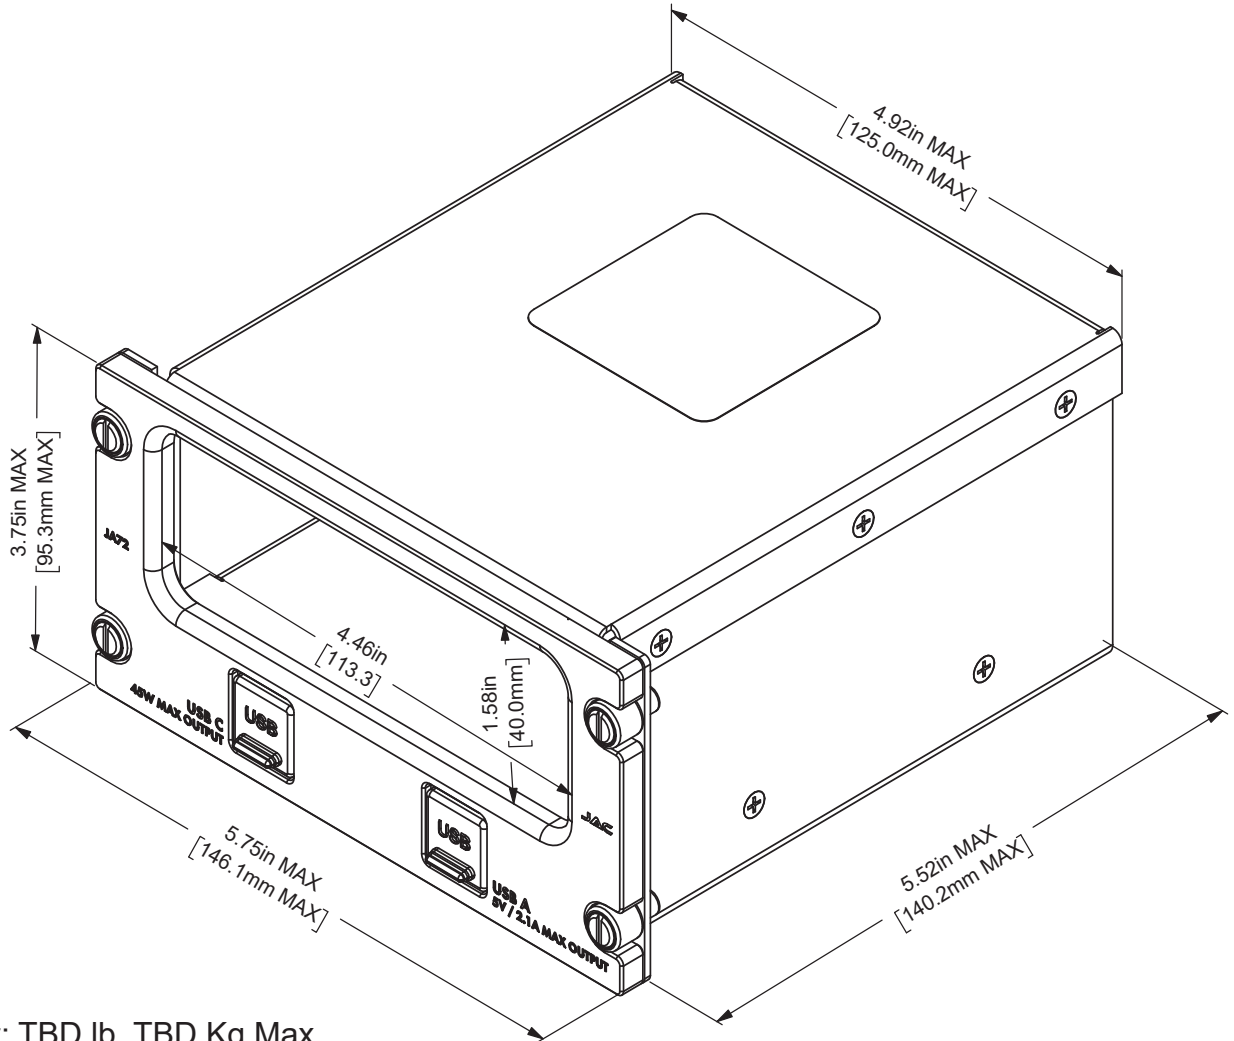

JA72-408

Installation

Weight: TBD lb. TBD Kg Max

Environment and Performance

Input Current	3.25 A Max @ 28 Vdc
Input Voltage Range	20.5 to 32.2 Vdc
Operating Temperature	-45 °C to +70 °C
Survival Temperature	-55 °C to +85 °C
Altitude	55,000 ft. max
TSO Compliance	Contact JAC for TSO status

Installation Kit	INST-JA72
Storage Capacity	1 lb. [450 g]