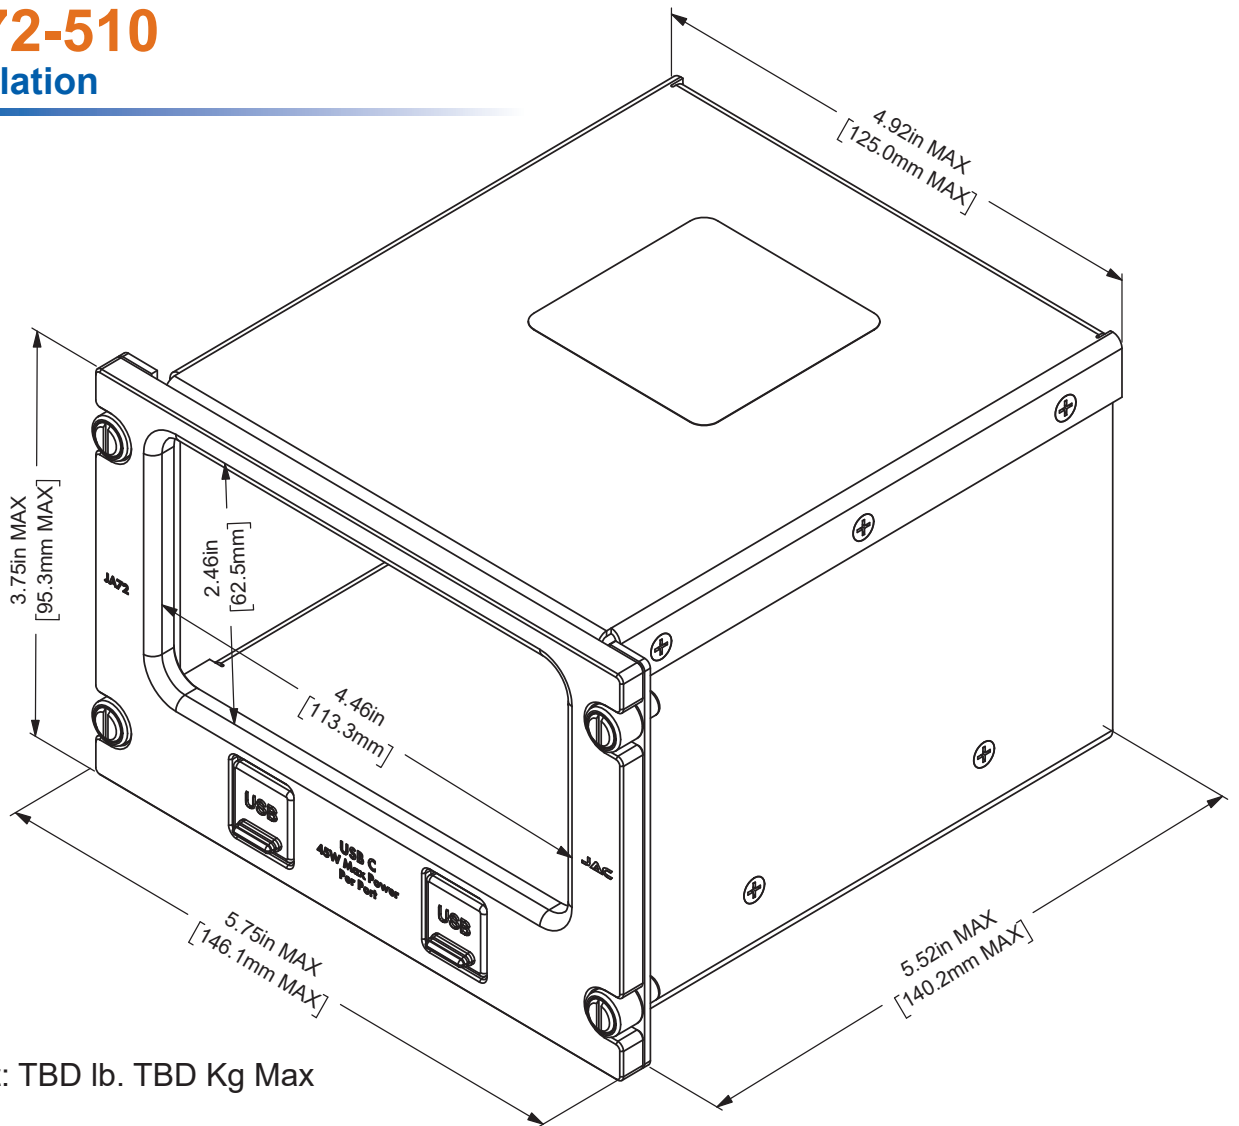

Make Better Use of Empty Panel Space with JAC Glove Boxes

JA72-510 Glove Box Dual USB-C Chargers Data Sheet

Description

Charge your portable devices and keep organized with the JA72-510. As well as a large aperture for storage (4.4 ins x 2.35 ins, 11 x 6 cms), these units provide Dual USB Type C charging ports in a single Dzus mount panel. Both of the Type C ports are capable of supplying 5 / 9 / 12 / 15 Volts DC at up to 3.0 Amps and 20 Volts DC at 2.25 Amps, or 45 Watts Max.

Alternative sizes and styles of Glove boxes and USB chargers may be found at <http://www.jupiteravionics.com/productglovebox.php>

JA72-510

Installation

Weight: TBD lb. TBD Kg Max

Environment and Performance

Input Current	3.25 A Max @ 28 Vdc
Input Voltage Range	20.5 to 32.2 Vdc
Operating Temperature	-45 °C to +70 °C
Survival Temperature	-55 °C to +85 °C
Altitude	55,000 ft. max
TSO Compliance	Contact JAC for TSO status

Installation Kit	INST-JA72
Storage Capacity	1 lb. [450 g]