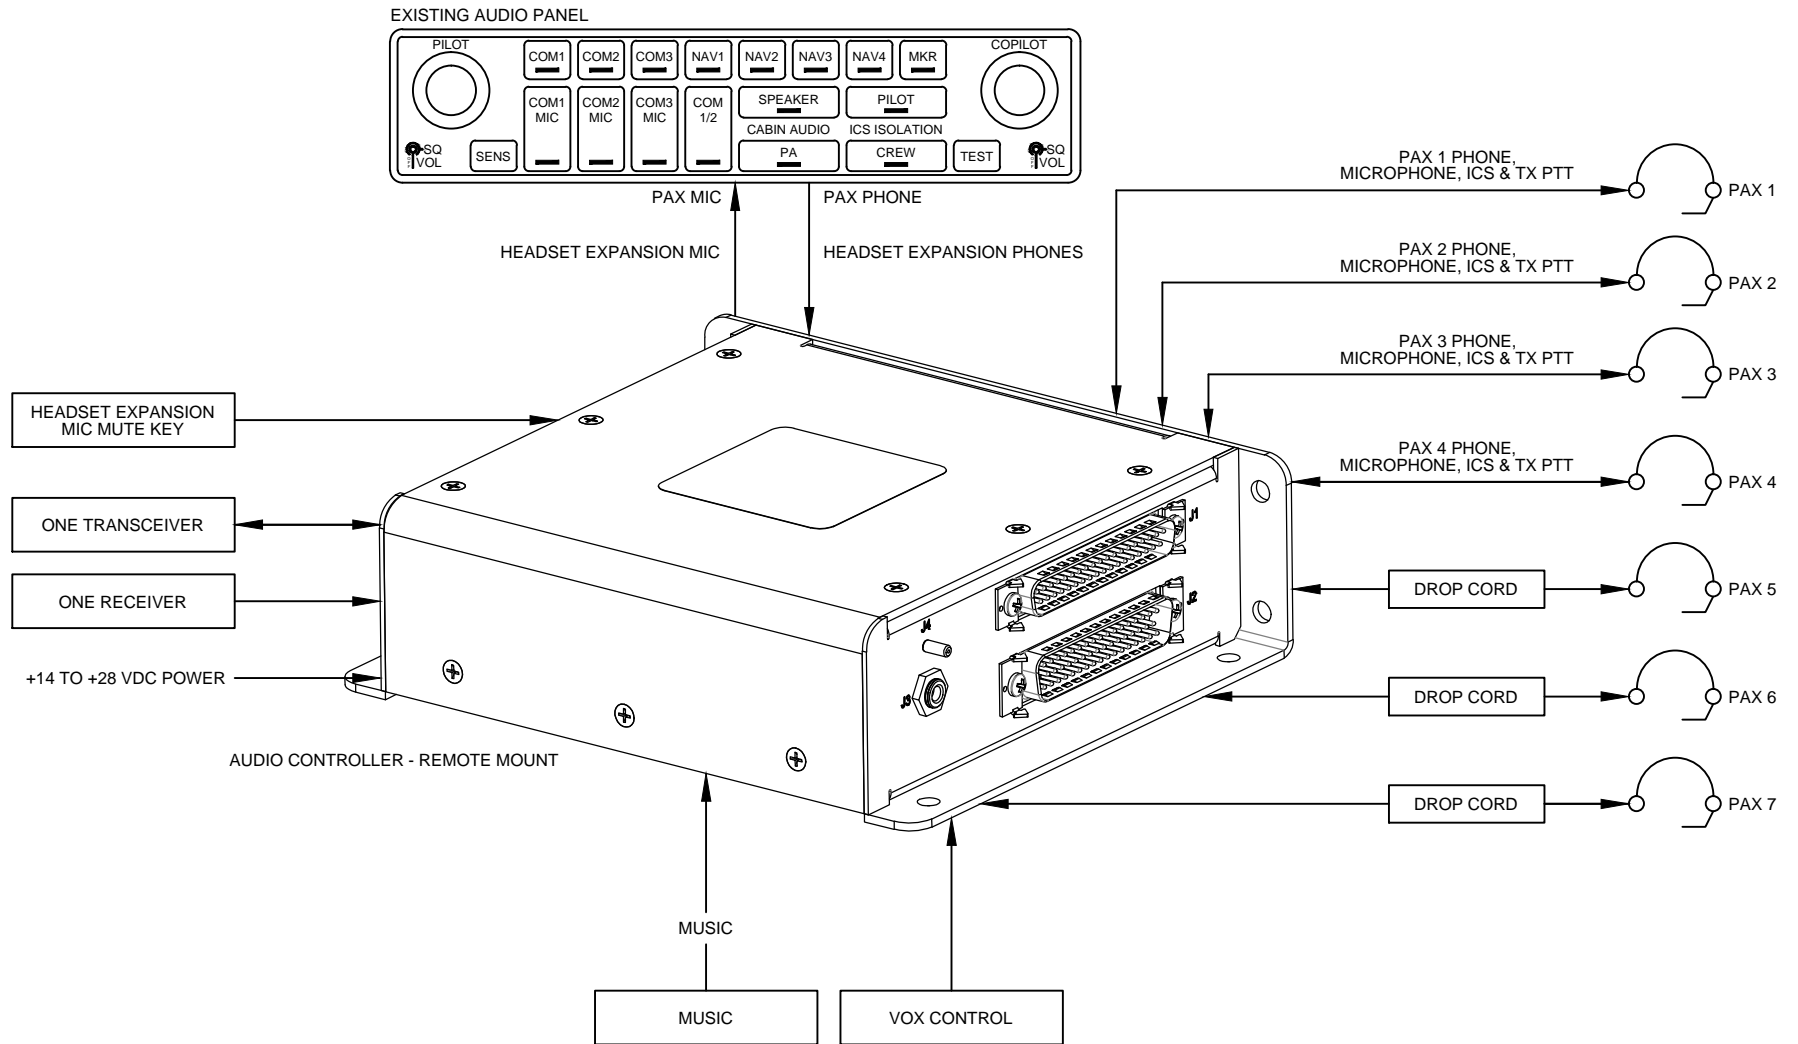

Headset Expansion - Type A

PREPARED	TAT			
CHECKED				
APPROVED		Audio Controller - Remote Mount - One Transceiver - ICS Tie Mute - Equipment Block Diagram - Headset - Type A		
CONFIDENTIAL & PROPRIETARY TO JUPITER AVIONICS CORP.		NCAGE CODE L00N3	PART NO. JA95-R04	SHEET 1/1
		DOC NO. JA95-R04 Equipment Block Diagram (Headset - Type A) Rev C		

Headset Expansion - Type B

PREPARED	TAT			
CHECKED				
APPROVED		TITLE Audio Controller - Remote Mount - One Transceiver - ICS Tie Mute - Equipment Block Diagram - Headset - Type B		
CONFIDENTIAL & PROPRIETARY TO JUPITER AVIONICS CORP.		NCAGE CODE L00N3	PART NO. JA95-R04	SHEET 1/1
		DOC NO. JA95-R04 Equipment Block Diagram (Headset - Type B) Rev C		

ICS Expansion

PREPARED	TAT			
CHECKED				
APPROVED		Audio Controller - Remote Mount - One Transceiver - ICS Tie Mute - Equipment Block Diagram - ICS Expansion		
CONFIDENTIAL & PROPRIETARY TO JUPITER AVIONICS CORP.		NCAGE CODE L00N3	PART NO. JA95-R04	SHEET 1/1
		DOC NO. JA95-R04 Equipment Block Diagram (ICS Expansion) Rev B.dwg		