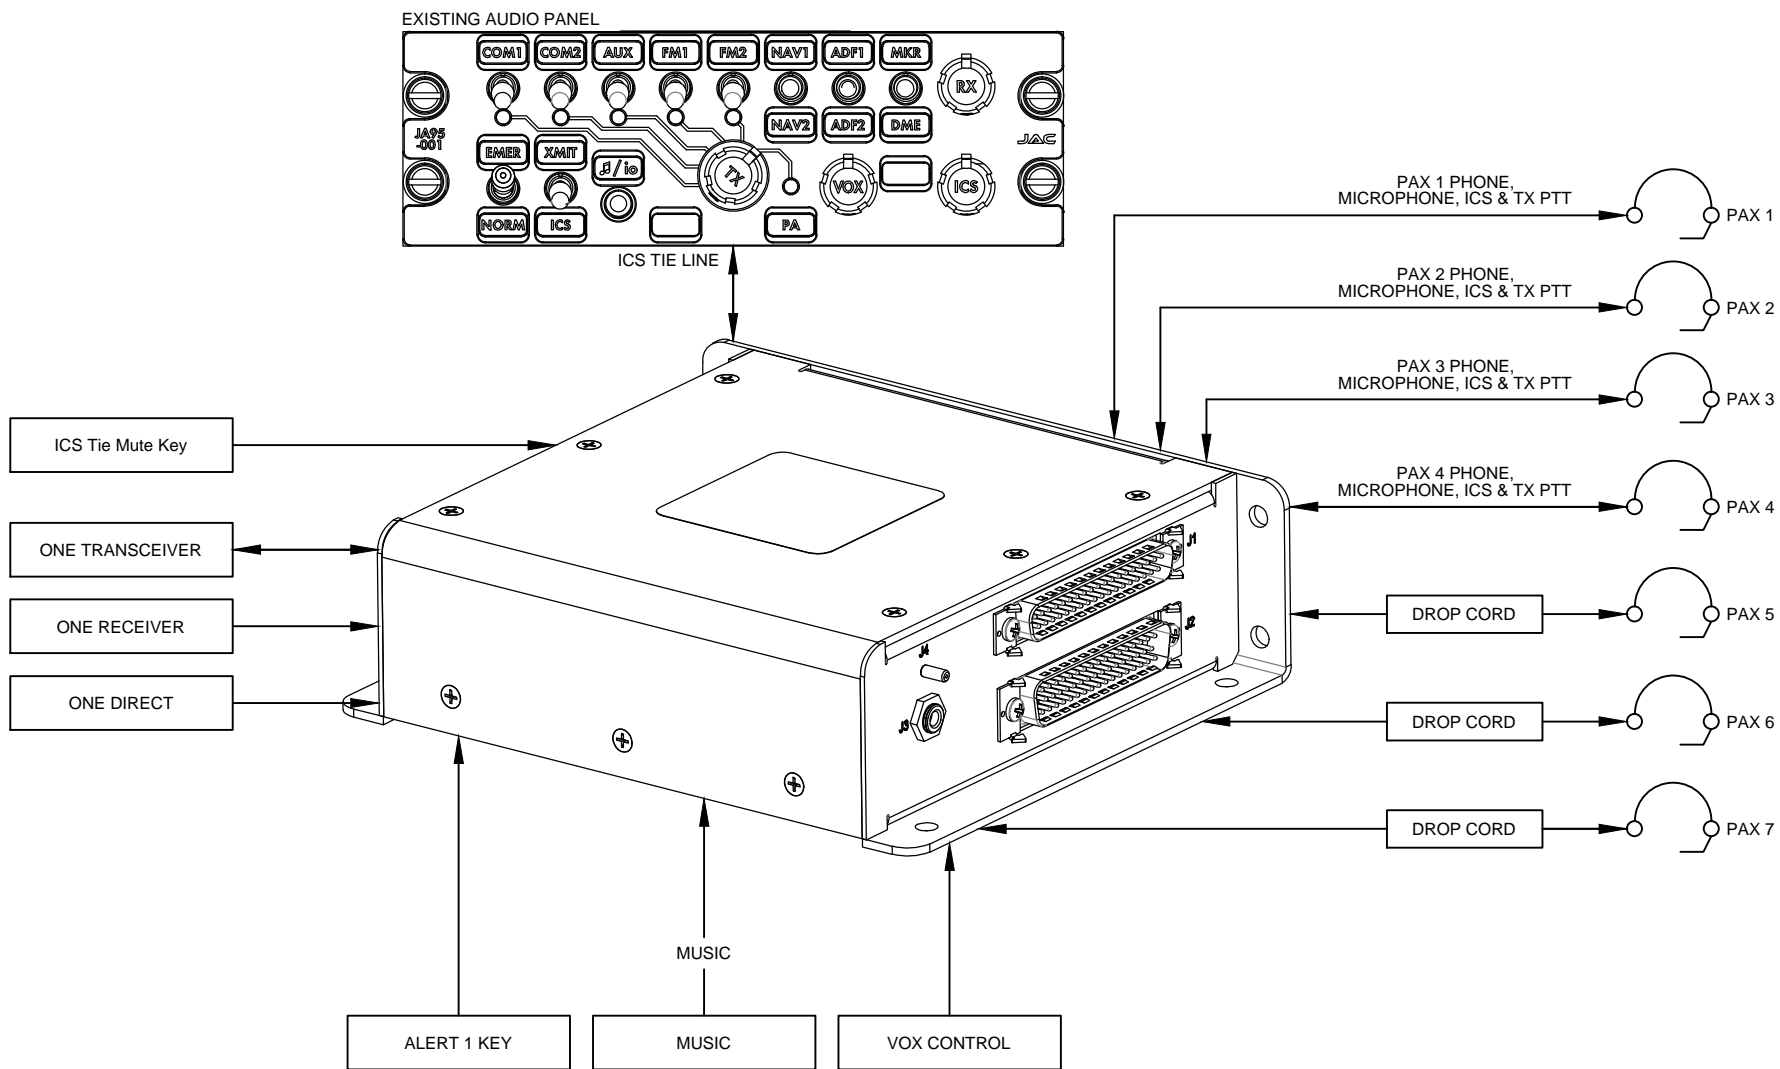

Headset Expansion - Type A

PREPARED	TAT			
CHECKED				
APPROVED		Audio Controller - Remote Mount - One Transceiver - ICS Tie Mute - Equipment Block Diagram - Headset - Type A		
CONFIDENTIAL & PROPRIETARY TO JUPITER AVIONICS CORP.		NCAGE CODE L00N3	PART NO. JA95-R04	SHEET 1/1
		DOC NO. JA95-R04 Equipment Block Diagram (Headset - Type A) Rev C		

Headset Expansion - Type B

PREPARED	TAT			
CHECKED				
APPROVED		TITLE Audio Controller - Remote Mount - One Transceiver - ICS Tie Mute - Equipment Block Diagram - Headset - Type B		
CONFIDENTIAL & PROPRIETARY TO JUPITER AVIONICS CORP.		NCAGE CODE L00N3	PART NO. JA95-R04	SHEET 1/1
		DOC NO. JA95-R04 Equipment Block Diagram (Headset - Type B) Rev C		

ICS Expansion

PREPARED	TAT			
CHECKED				
APPROVED		Audio Controller - Remote Mount - One Transceiver - ICS Tie Mute - Equipment Block Diagram - ICS Expansion		
CONFIDENTIAL & PROPRIETARY TO JUPITER AVIONICS CORP.		NCAGE CODE L00N3	PART NO. JA95-R04	SHEET 1/1
		DOC NO. JA95-R04 Equipment Block Diagram (ICS Expansion) Rev B.dwg		