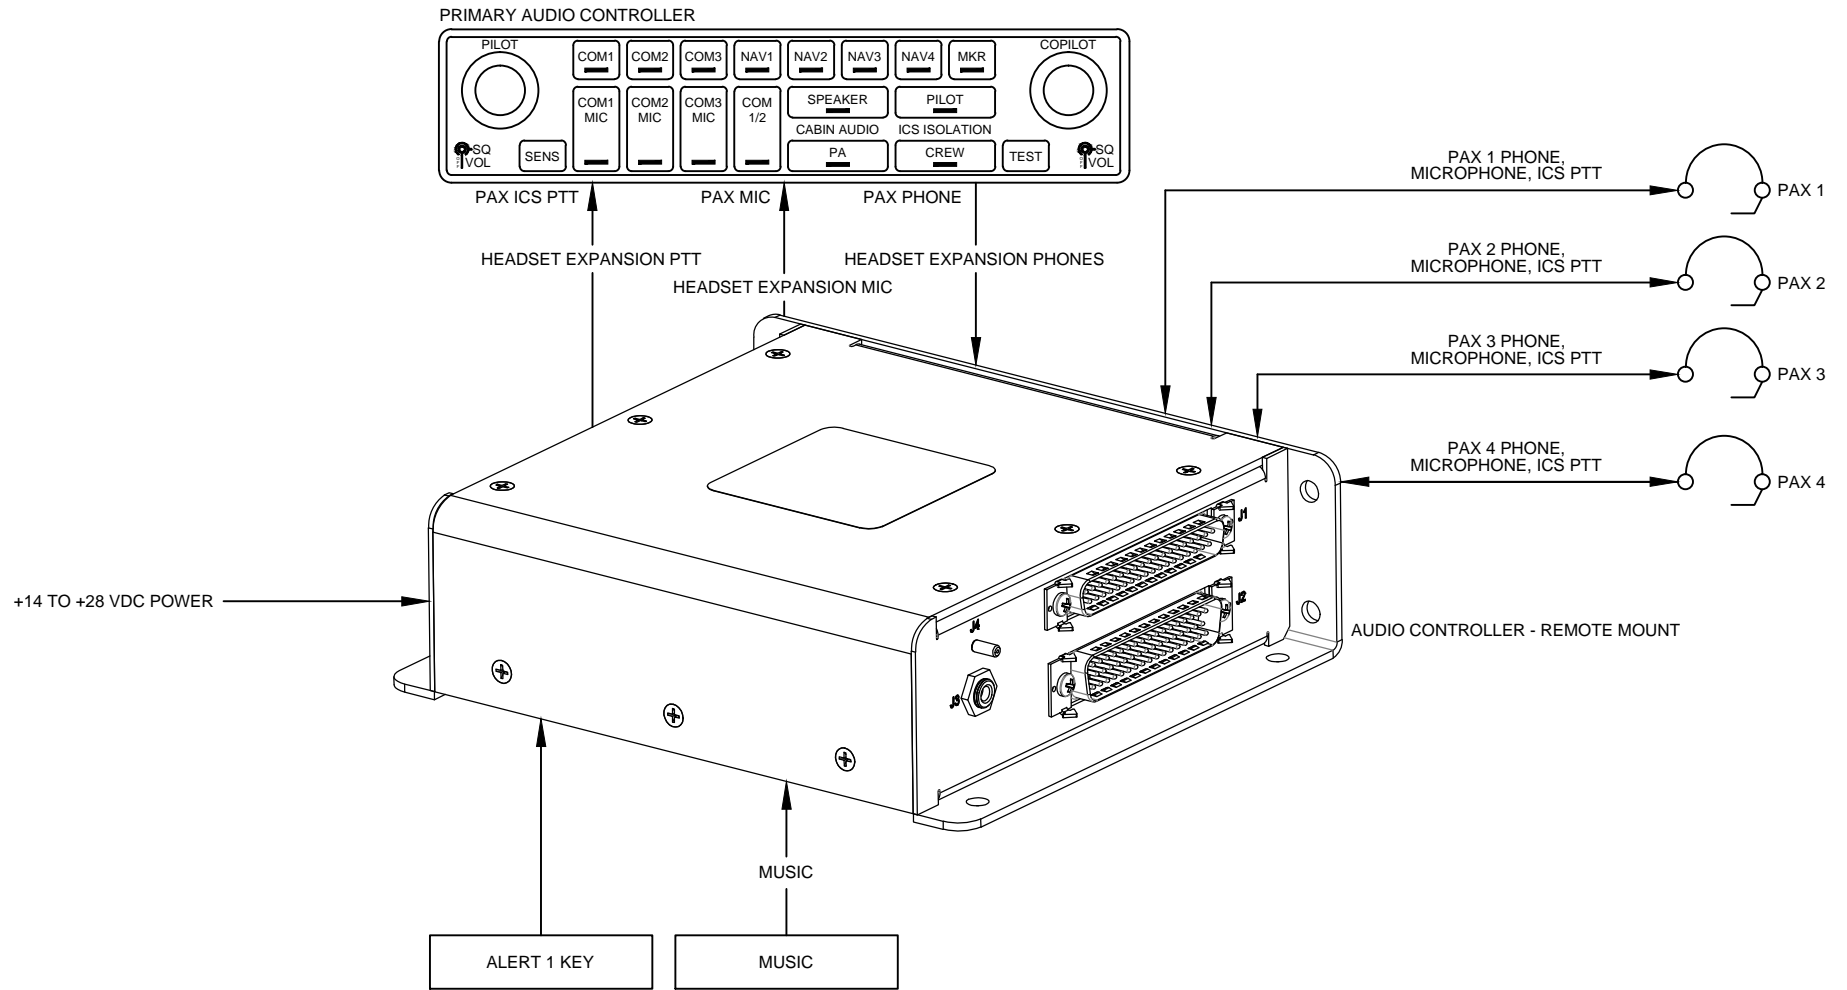

Headset Expansion - Type A

PREPARED	TAT			
CHECKED				
APPROVED		Audio Controller - Remote Mount - One Transceiver - ICS Tie Mute - Equipment Block Diagram - Headset - Type A		
CONFIDENTIAL & PROPRIETARY TO JUPITER AVIONICS CORP.		NCAGE CODE L00N3	PART NO. JA95-R04	SHEET 1/1
		DOC NO. JA95-R04 Equipment Block Diagram (Headset - Type A) Rev C		

Headset Expansion - Type B

PREPARED	TAT			
CHECKED				
APPROVED		TITLE Audio Controller - Remote Mount - One Transceiver - ICS Tie Mute - Equipment Block Diagram - Headset - Type B		
CONFIDENTIAL & PROPRIETARY TO JUPITER AVIONICS CORP.		NCAGE CODE L00N3	PART NO. JA95-R04	SHEET 1/1
		DOC NO. JA95-R04 Equipment Block Diagram (Headset - Type B) Rev C		

ICS Expansion

PREPARED	TAT			
CHECKED				
APPROVED		Audio Controller - Remote Mount - One Transceiver - ICS Tie Mute - Equipment Block Diagram - ICS Expansion		
CONFIDENTIAL & PROPRIETARY TO JUPITER AVIONICS CORP.		NCAGE CODE L00N3	PART NO. JA95-R04	SHEET 1/1
		DOC NO. JA95-R04 Equipment Block Diagram (ICS Expansion) Rev B.dwg		